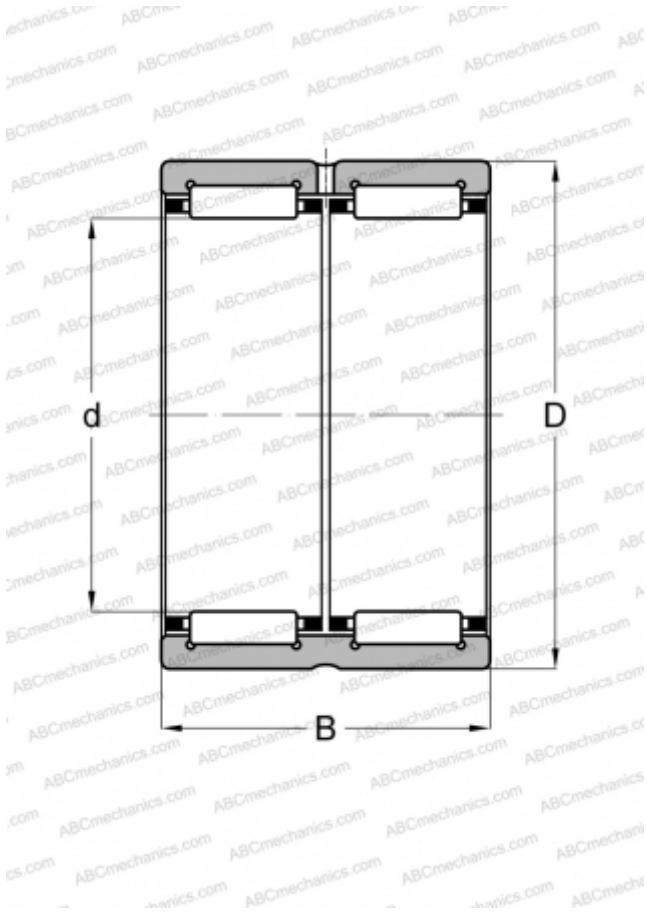

RNA 6903 ABC

Needle roller bearings

TYPE: Roller bearings, Needle, Double row, With machined rings with flanges, without an inner ring, Metric

Technical specification

DIMENSIONS, MM

d	22,000
D	30,000
B	23,000