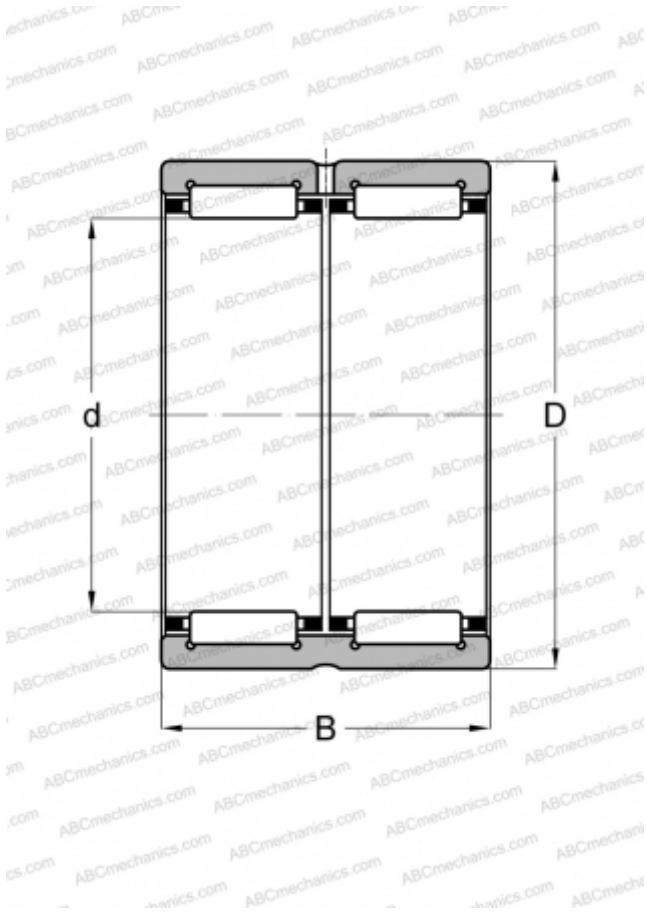

## RNA 6903 IKO

Needle roller bearings

TYPE: Roller bearings, Needle, Double row, With machined rings with flanges, without an inner ring, Metric

#### DIMENSIONS, MM

d	22,000
D	30,000
B	23,000

#### WEIGHT, KG

0,041