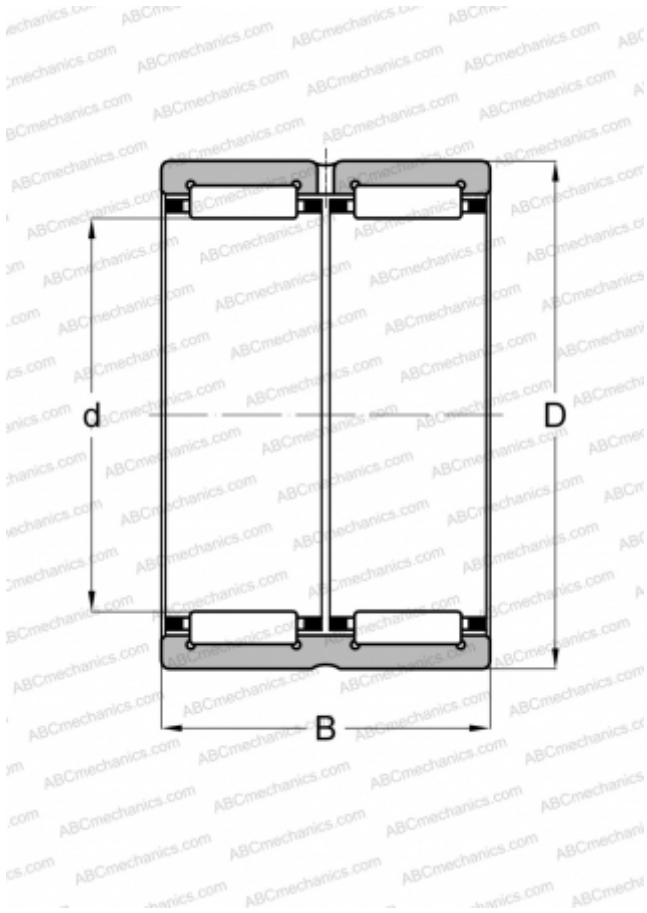

RNA 69/22 ABC

Needle roller bearings

TYPE: Roller bearings, Needle, Double row, With machined rings with flanges, without an inner ring, Metric

Technical specification

DIMENSIONS, MM

d	28,000
D	39,000
B	30,000