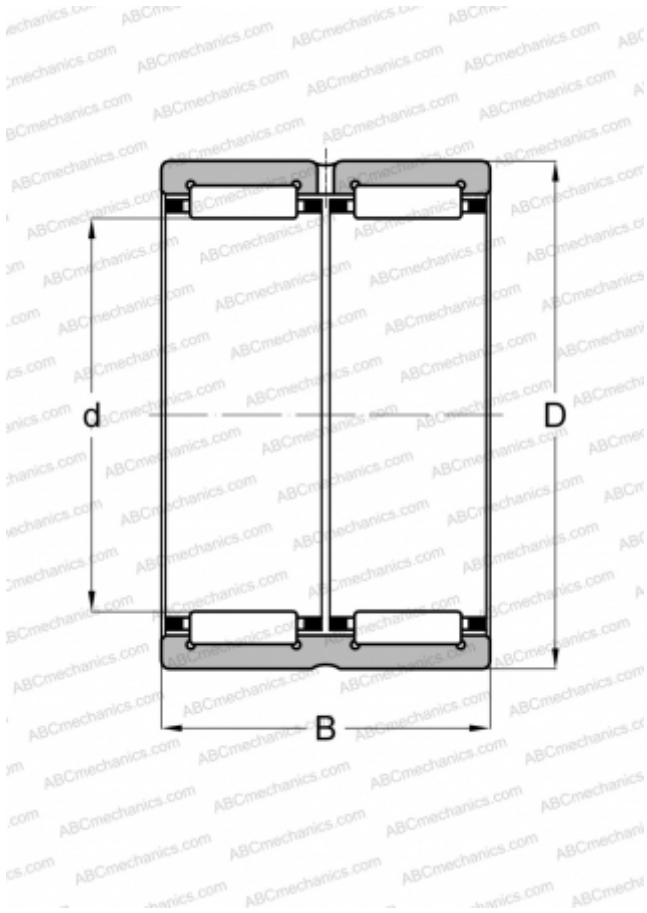

## RNA 69/22 IKO

Needle roller bearings

TYPE: Roller bearings, Needle, Double row, With machined rings with flanges, without an inner ring, Metric

#### DIMENSIONS, MM

d	28,000
D	39,000
B	30,000

#### WEIGHT, KG

0,098