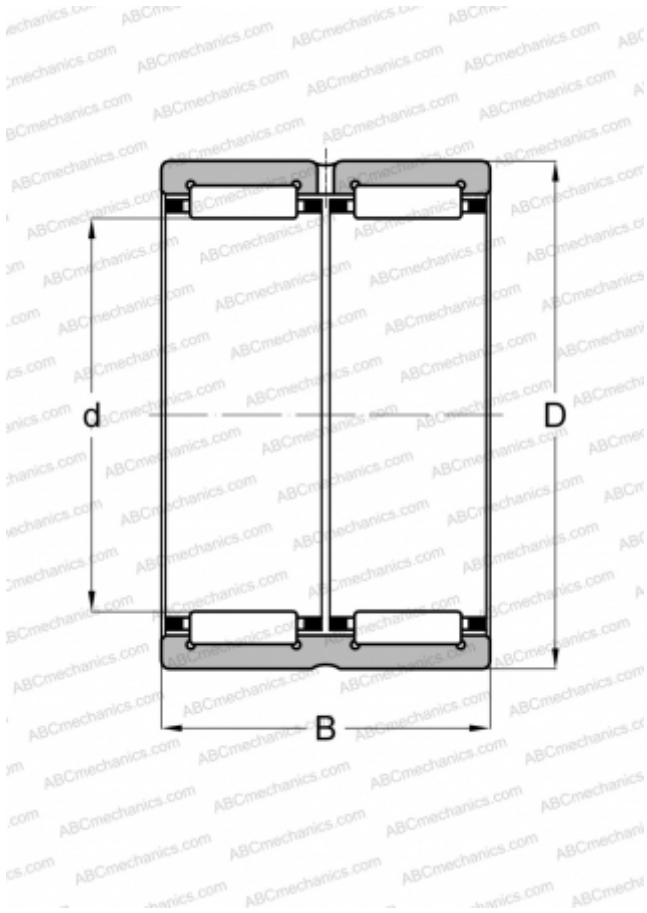

RNA 6905 IKO

Needle roller bearings

TYPE: Roller bearings, Needle, Double row, With machined rings with flanges, without an inner ring, Metric

Technical specification

DIMENSIONS, MM

d	30,000
D	42,000
B	30,000

WEIGHT, KG

0,111

MANUFACTURER

[IKO](#)

INTERCHANGE

ABC	RNA 6905
-----	--------------------------

CALCULATION DATA

Basic dynamic load rating, C	42,100 kN
Basic static load rating, Co	64,300 kN