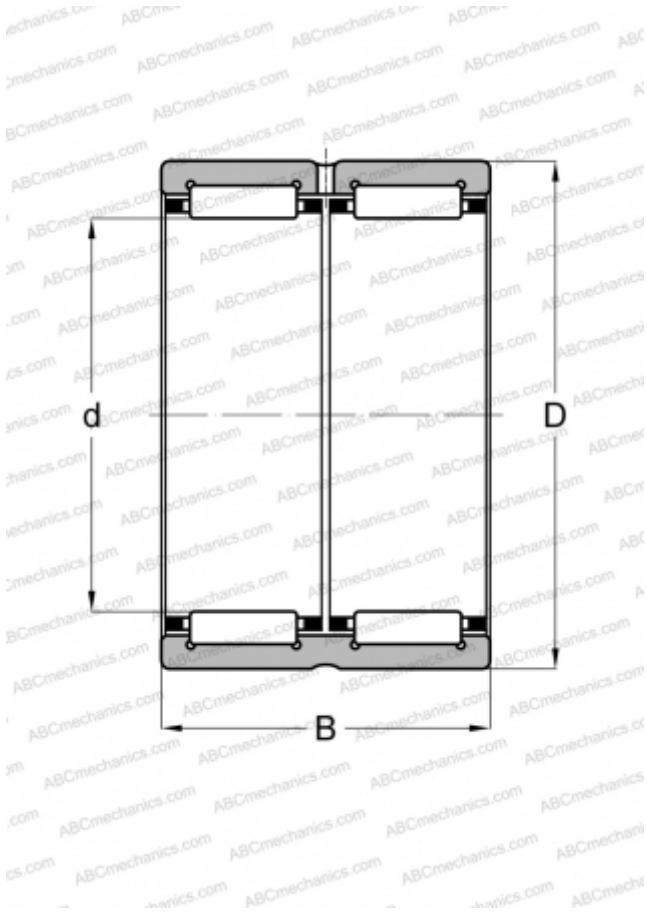

## RNA 69/28 ABC

Needle roller bearings

TYPE: Roller bearings, Needle, Double row, With machined rings with flanges, without an inner ring, Metric

#### DIMENSIONS, MM

d	32,000
D	45,000
B	30,000

#### WEIGHT, KG

0,133