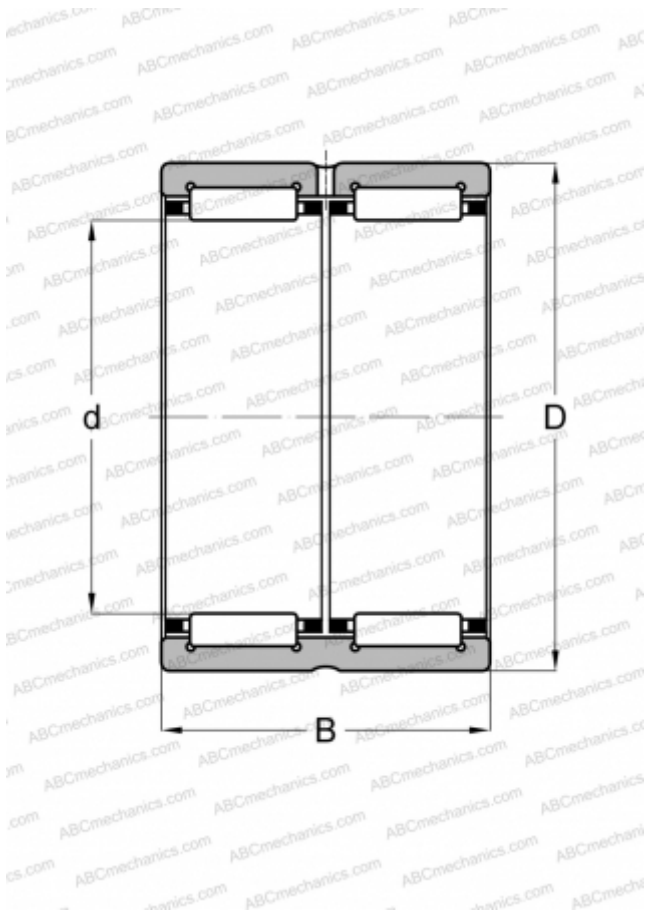

RNA 69/28 IKO

Needle roller bearings

TYPE: Roller bearings, Needle, Double row, With machined rings with flanges, without an inner ring, Metric

Technical specification

DIMENSIONS, MM

| | |
|---|--------|
| d | 32,000 |
| D | 45,000 |
| B | 30,000 |

WEIGHT, KG

0,133

MANUFACTURER

[IKO](#)

INTERCHANGE

| | |
|-----|---------------------------|
| ABC | RNA 69/28 |
|-----|---------------------------|

CALCULATION DATA

| | |
|------------------------------|-----------|
| Basic dynamic load rating, C | 41,800 kN |
| Basic static load rating, Co | 64,800 kN |