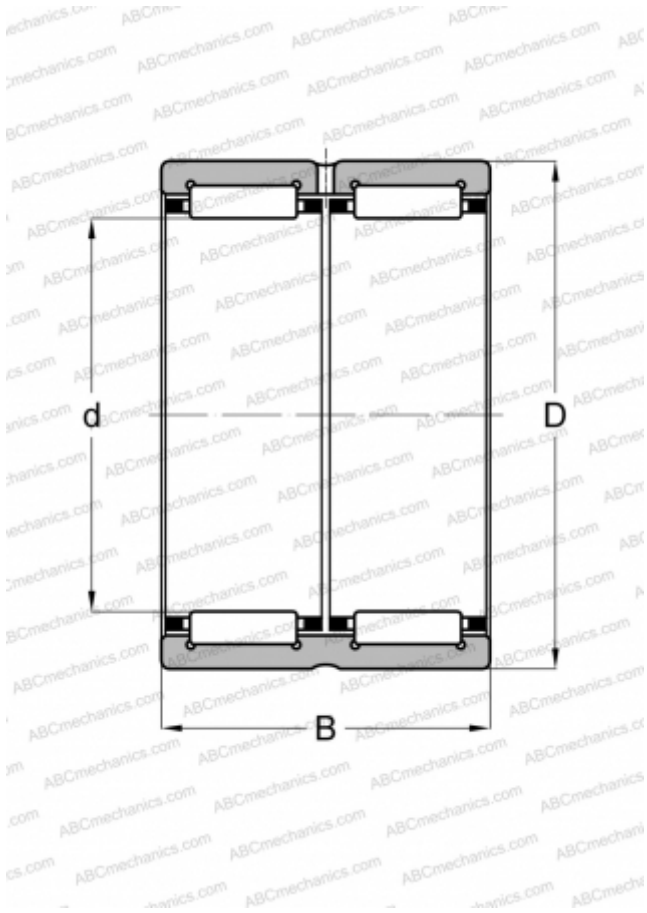

RNA 69/32 IKO

Needle roller bearings

TYPE: Roller bearings, Needle, Double row, With machined rings with flanges, without an inner ring, Metric

Technical specification

DIMENSIONS, MM

d	40,000
D	52,000
B	36,000

WEIGHT, KG

0,172

MANUFACTURER

[IKO](#)

INTERCHANGE

ABC	RNA 69/32
FAG	RNA 69/32
INA	RNA 69/32-ZW
SKF	RNA 69/32
TORRINGTON	RNA 69/32

CALCULATION DATA

Basic dynamic load rating, C	53,500 kN
Basic static load rating, Co	95,700 kN