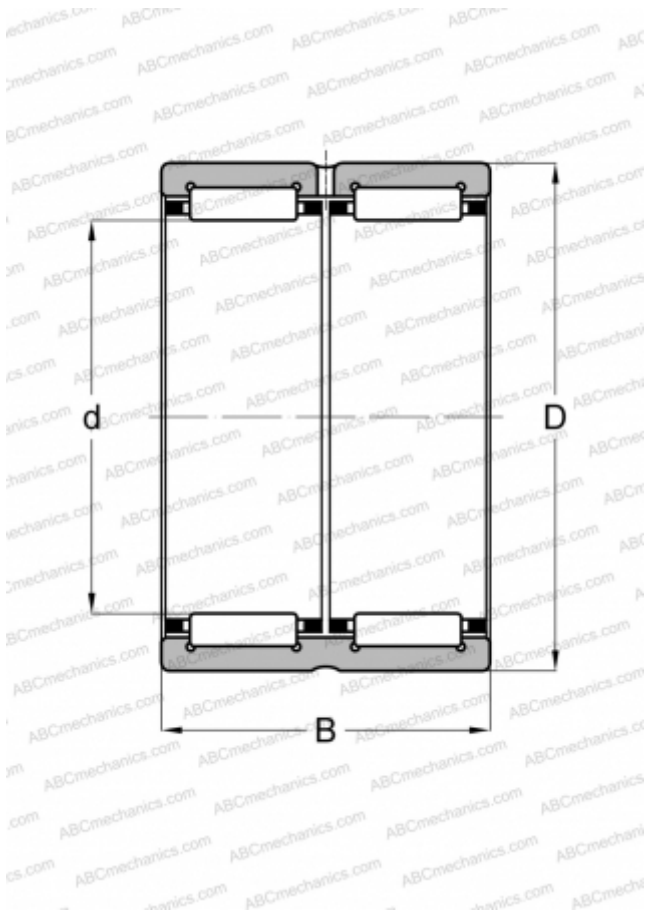

RNA 69/32 FAG

Needle roller bearings

TYPE: Roller bearings, Needle, Double row, With machined rings with flanges, without an inner ring, Metric

Technical specification

DIMENSIONS, MM

d	40,000
D	52,000
B	36,000