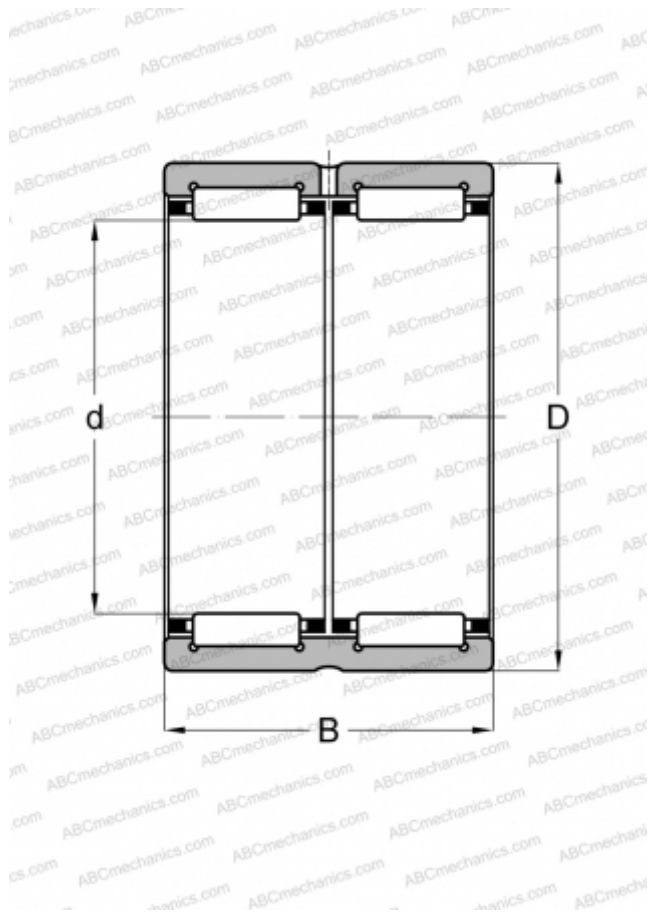

RNA 69/32 TORRINGTON

Needle roller bearings

TYPE: Roller bearings, Needle, Double row, With machined rings with flanges, without an inner ring, Metric

Technical specification

DIMENSIONS, MM

d	40,000
D	52,000
B	36,000