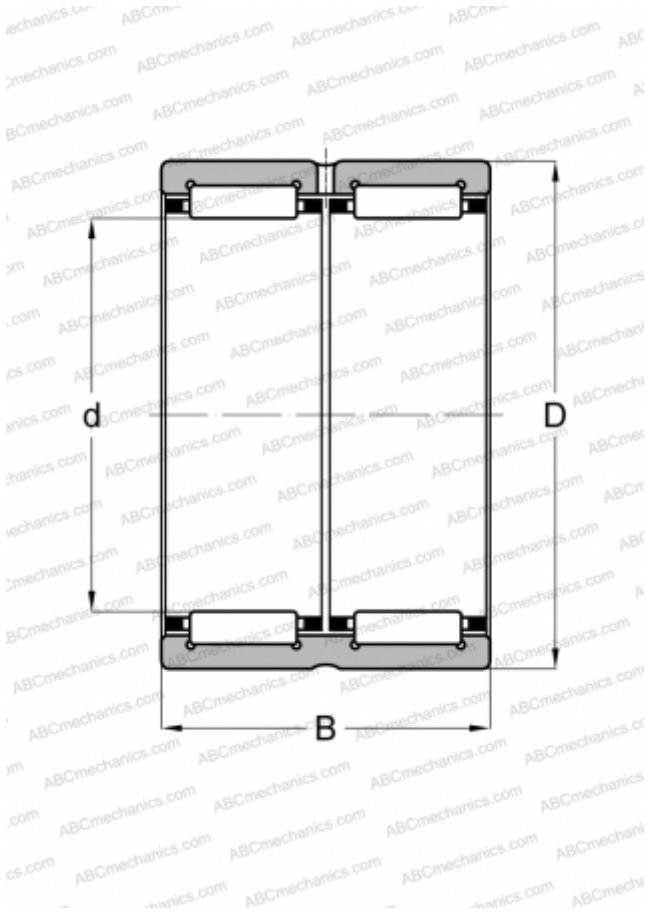

RNA 6907 ABC

Needle roller bearings

TYPE: Roller bearings, Needle, Double row, With machined rings with flanges, without an inner ring, Metric

Technical specification

DIMENSIONS, MM

d	42,000
D	55,000
B	36,000