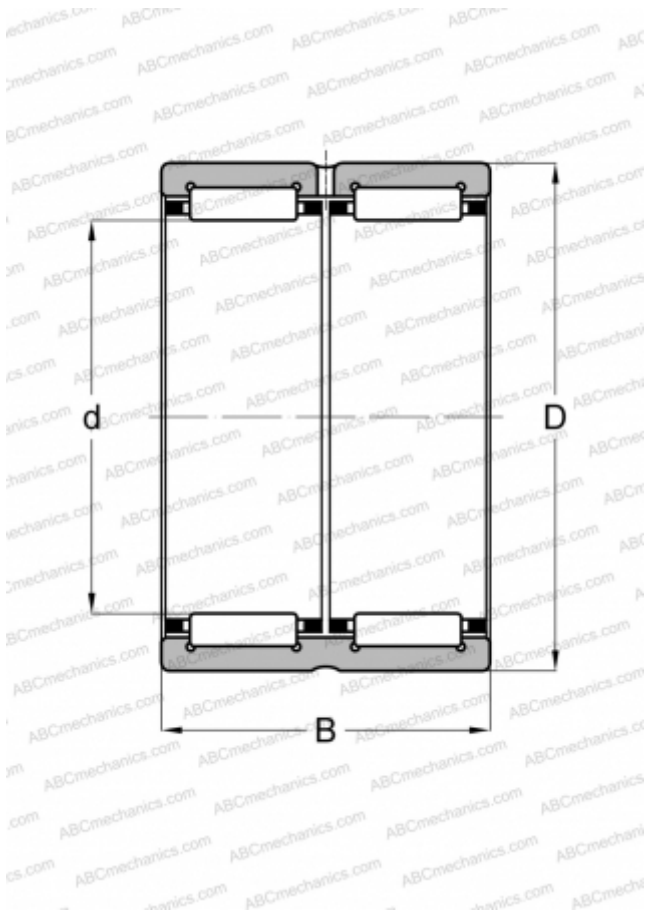

RNA 6907 IKO

Needle roller bearings

TYPE: Roller bearings, Needle, Double row, With machined rings with flanges, without an inner ring, Metric

Technical specification

DIMENSIONS, MM

d	42,000
D	55,000
B	36,000

WEIGHT, KG

0,200

MANUFACTURER

[IKO](#)

INTERCHANGE

ABC	RNA 6907
FAG	RNA 6907
INA	RNA 6907-ZW
SKF	RNA 6907
TORRINGTON	RNA 6907

CALCULATION DATA

Basic dynamic load rating, C	54,900 kN
Basic static load rating, Co	100,000 kN