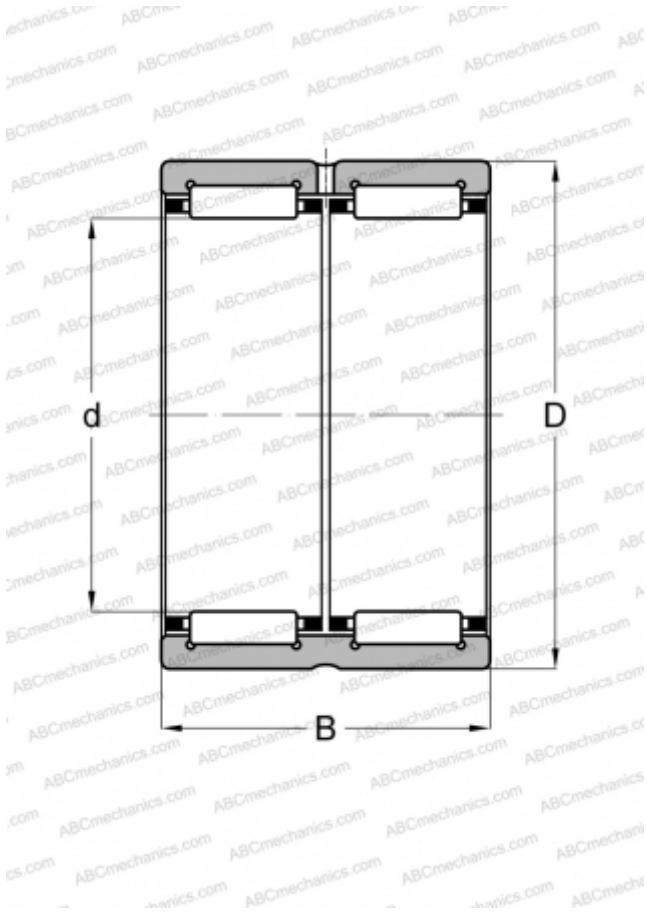

RNA 6907 FAG

Needle roller bearings

TYPE: Roller bearings, Needle, Double row, With machined rings with flanges, without an inner ring, Metric

Technical specification

DIMENSIONS, MM

d	42,000
D	55,000
B	36,000

WEIGHT, KG

0,218

MANUFACTURER

[FAG](#)

INTERCHANGE

ABC	RNA 6907
IKO	RNA 6907
INA	RNA 6907-ZW
SKF	RNA 6907
TORRINGTON	RNA 6907