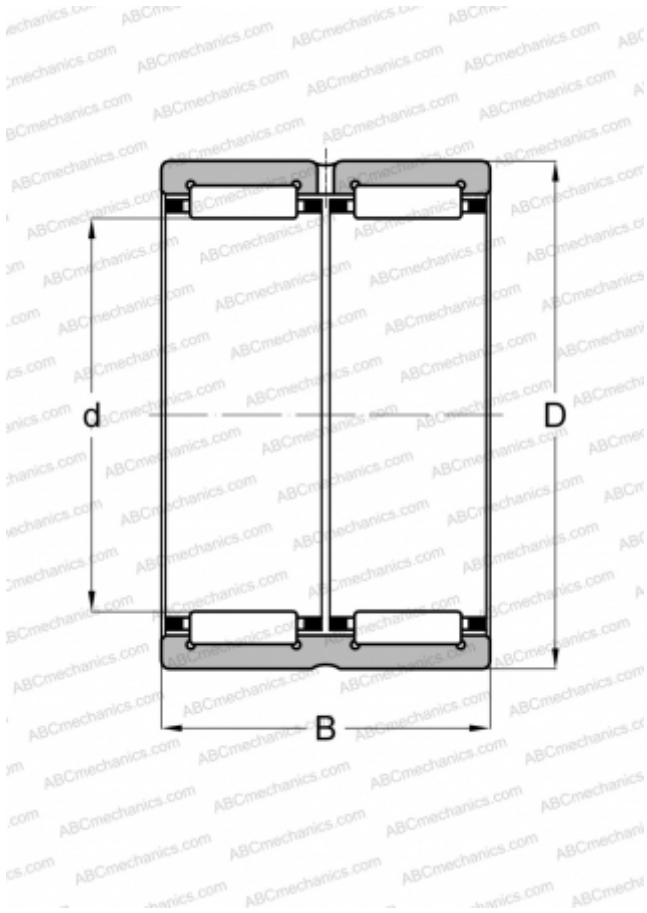

RNA 6907 TORRINGTON

Needle roller bearings

TYPE: Roller bearings, Needle, Double row, With machined rings with flanges, without an inner ring, Metric

Technical specification

DIMENSIONS, MM

d	42,000
D	55,000
B	36,000

WEIGHT, KG

0,218

MANUFACTURER

[TORRINGTON](#)

INTERCHANGE

ABC	RNA 6907
IKO	RNA 6907
FAG	RNA 6907
INA	RNA 6907-ZW
SKF	RNA 6907