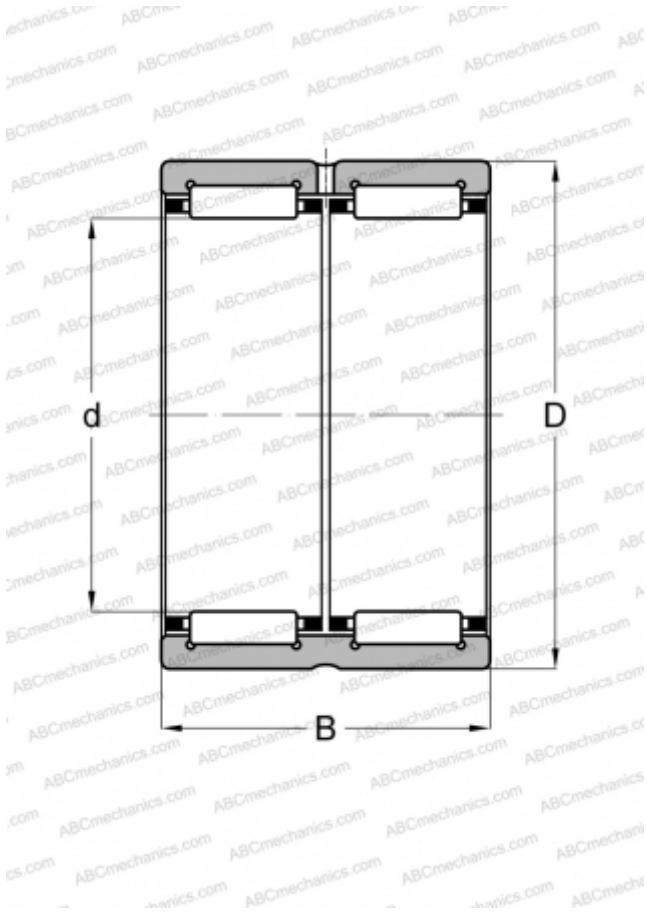

RNA 6908 FAG

Needle roller bearings

TYPE: Roller bearings, Needle, Double row, With machined rings with flanges, without an inner ring, Metric

Technical specification

DIMENSIONS, MM

d	48,000
D	62,000
B	40,000

WEIGHT, KG

0,304

MANUFACTURER

[FAG](#)

INTERCHANGE

ABC	RNA 6908
IKO	RNA 6908
INA	RNA 6908-ZW
SKF	RNA 6908
TORRINGTON	RNA 6908