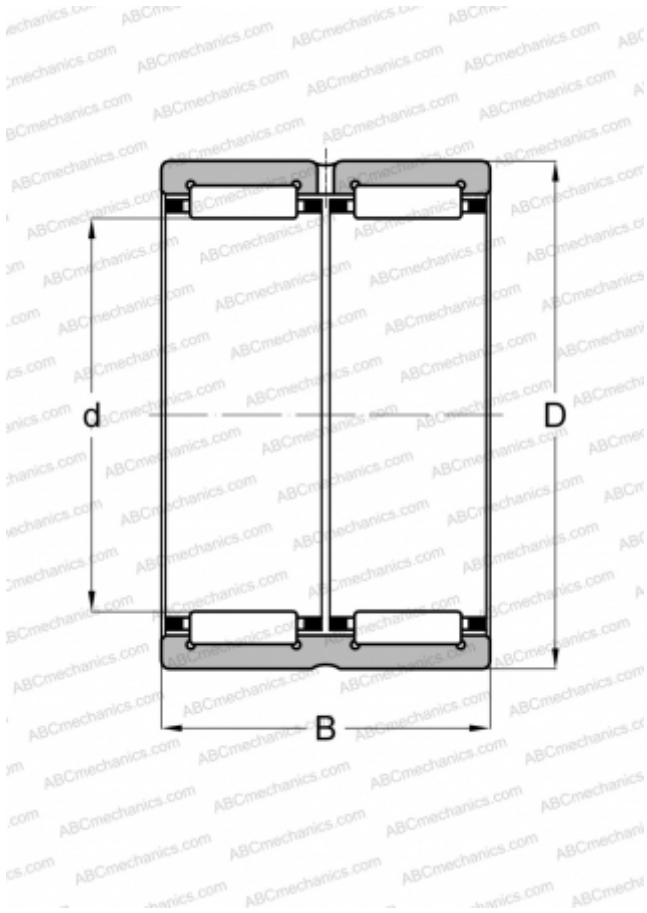

RNA 6908-ZW INA

Needle roller bearings

TYPE: Roller bearings, Needle, Double row, With machined rings with flanges, without an inner ring, Metric

Technical specification

DIMENSIONS, MM

d	48,000
D	62,000
B	40,000