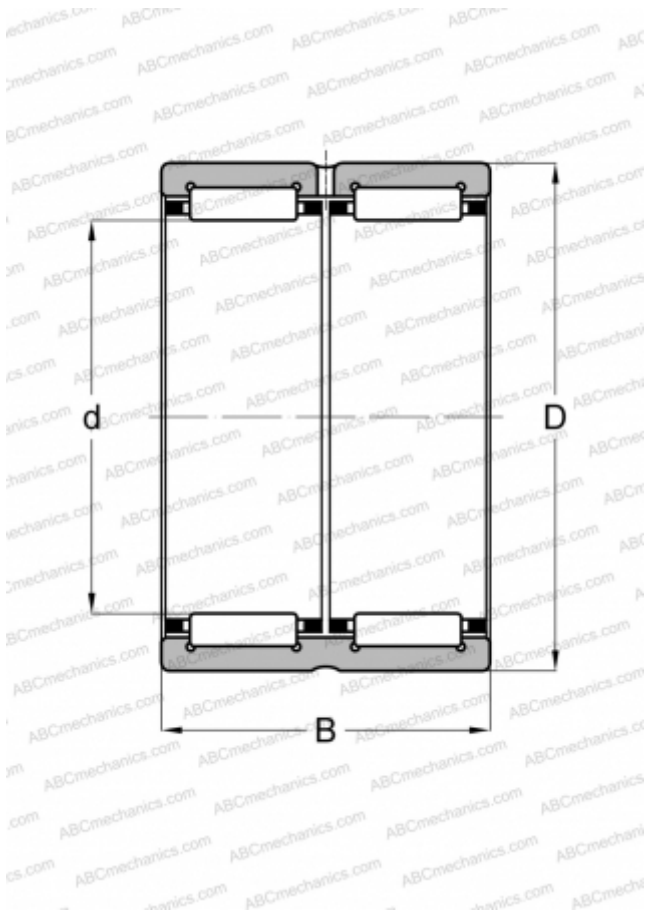

RNA 6909 ABC

Needle roller bearings

TYPE: Roller bearings, Needle, Double row, With machined rings with flanges, without an inner ring, Metric

Technical specification

DIMENSIONS, MM

d	52,000
D	68,000
B	40,000