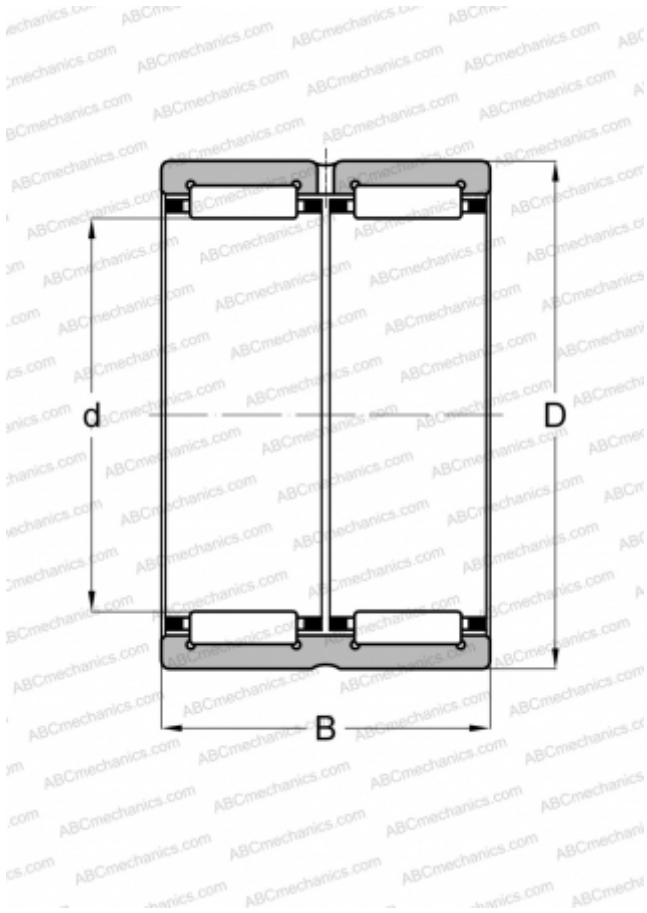

## RNA 6909-ZW INA

Needle roller bearings

TYPE: Roller bearings, Needle, Double row, With machined rings with flanges, without an inner ring, Metric

#### DIMENSIONS, MM

d	52,000
D	68,000
B	40,000