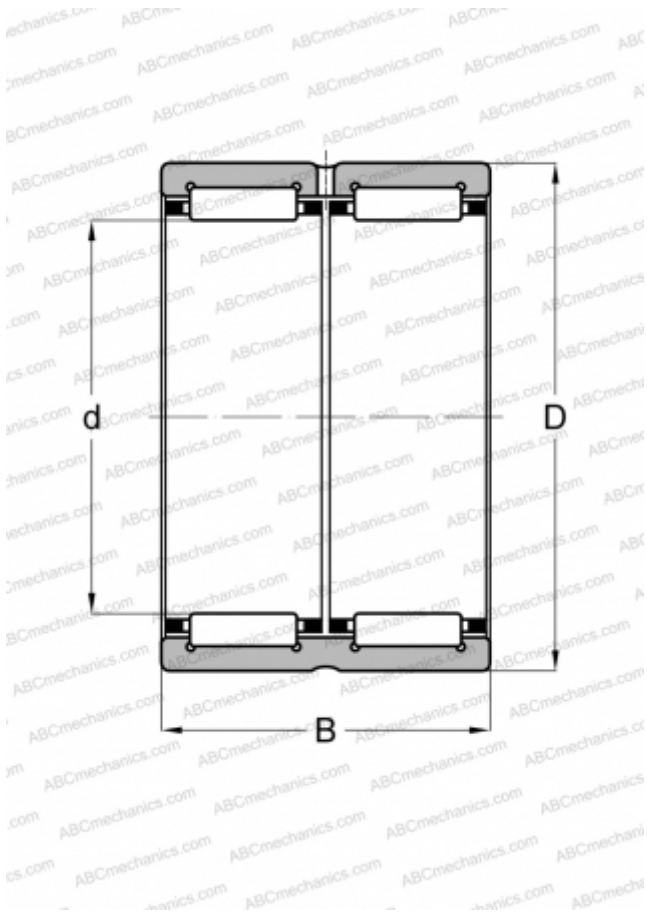

## RNA 6910 ABC

Needle roller bearings

TYPE: Roller bearings, Needle, Double row, With machined rings with flanges, without an inner ring, Metric

#### DIMENSIONS, MM

|   |        |
|---|--------|
| d | 58,000 |
| D | 72,000 |
| B | 40,000 |