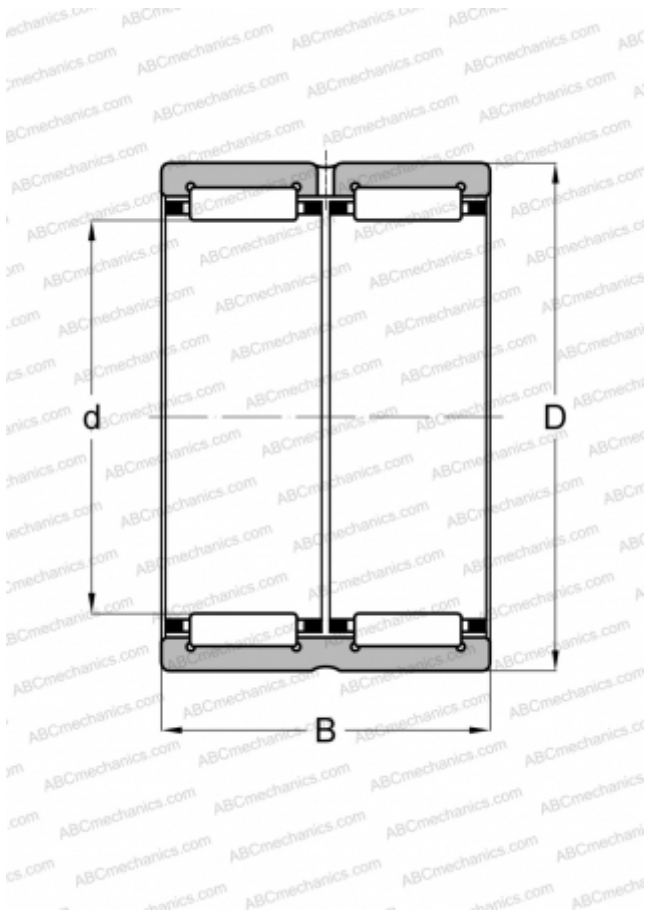

RNA 6911 IKO

Needle roller bearings

TYPE: Roller bearings, Needle, Double row, With machined rings with flanges, without an inner ring, Metric

Technical specification

DIMENSIONS, MM

d	63,000
D	80,000
B	45,000

WEIGHT, KG

0,475

MANUFACTURER

[IKO](#)

INTERCHANGE

ABC	RNA 6911
FAG	RNA 6911
INA	RNA 6911-ZW
SKF	RNA 6911
TORRINGTON	RNA 6911

CALCULATION DATA

Basic dynamic load rating, C	98,700 kN
Basic static load rating, Co	194,000 kN