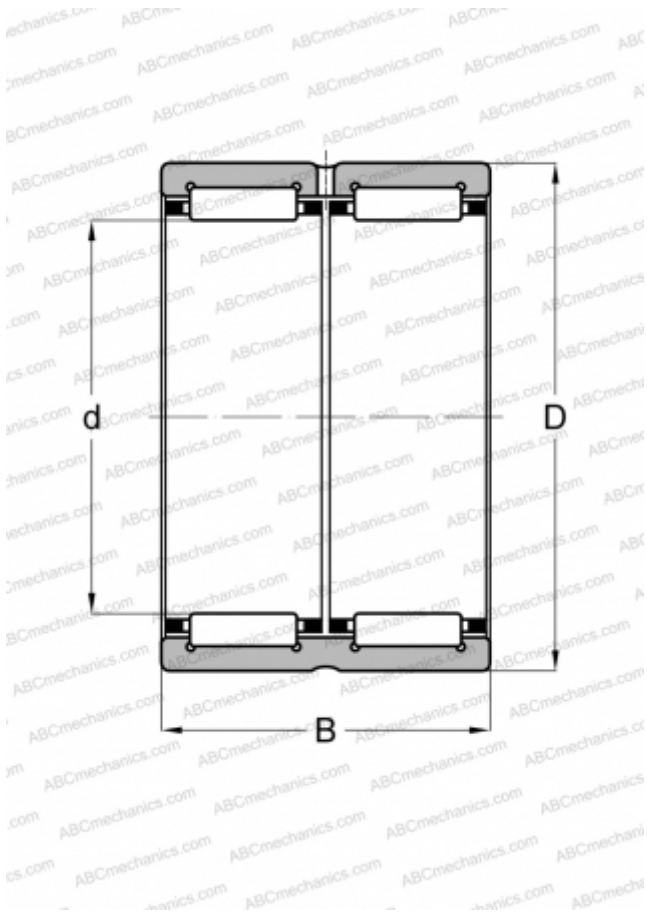

RNA 6911 TORRINGTON

Needle roller bearings

TYPE: Roller bearings, Needle, Double row, With machined rings with flanges, without an inner ring, Metric

Technical specification

DIMENSIONS, MM

d	63,000
D	80,000
B	45,000

WEIGHT, KG

0,517

MANUFACTURER

[TORRINGTON](#)

INTERCHANGE

ABC	RNA 6911
IKO	RNA 6911
FAG	RNA 6911
INA	RNA 6911-ZW
SKF	RNA 6911