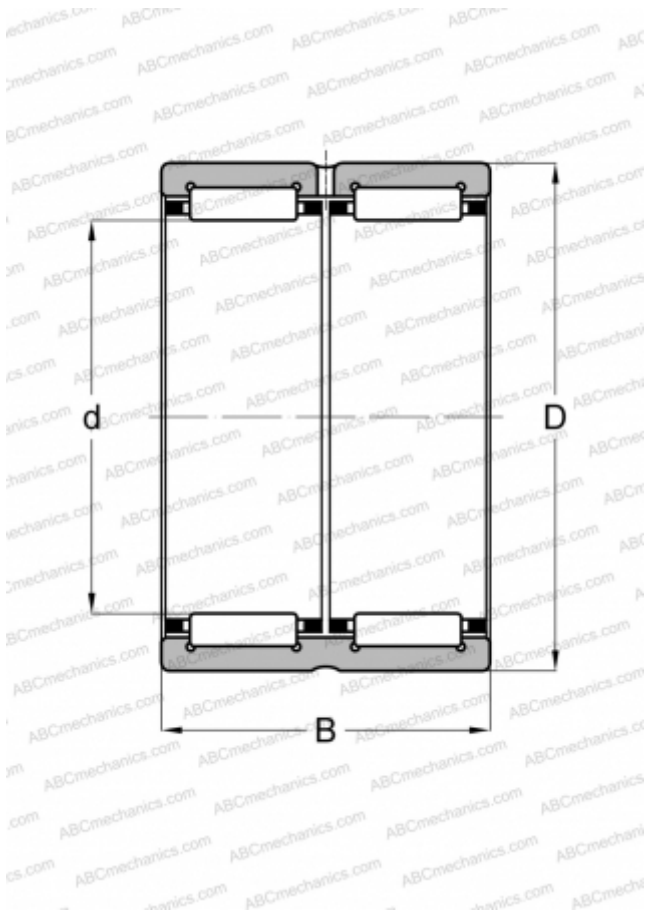

RNA 6912 FAG

Needle roller bearings

TYPE: Roller bearings, Needle, Double row, With machined rings with flanges, without an inner ring, Metric

Technical specification

DIMENSIONS, MM

d	68,000
D	85,000
B	45,000