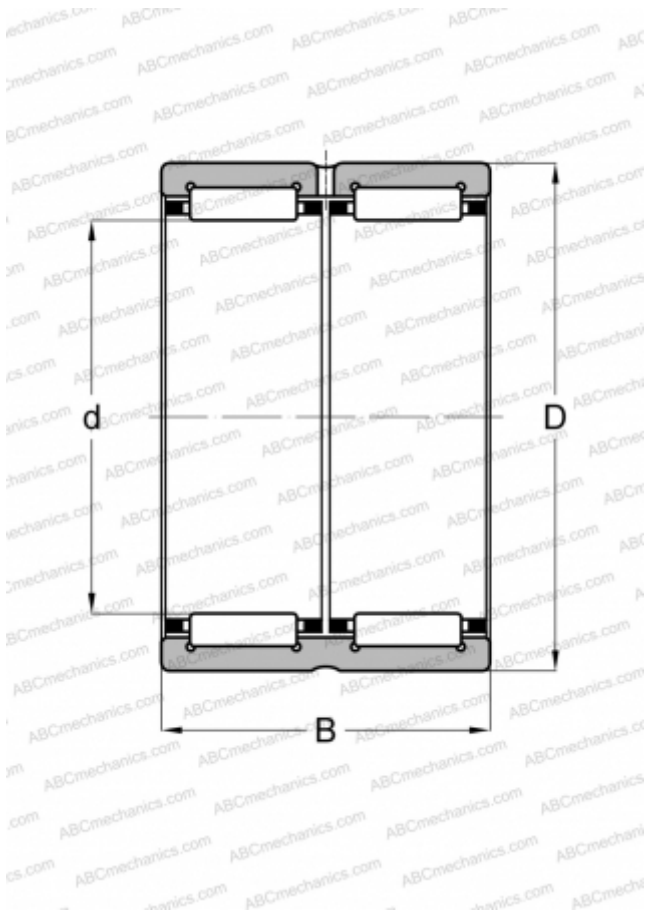

RNA 6914 IKO

Needle roller bearings

TYPE: Roller bearings, Needle, Double row, With machined rings with flanges, without an inner ring, Metric

Technical specification

DIMENSIONS, MM

d	80,000
D	100,000
B	54,000

WEIGHT, KG

0,910

MANUFACTURER

[IKO](#)

INTERCHANGE

ABC	RNA 6914
FAG	RNA 6914
INA	RNA 6914-ZW
SKF	RNA 6914
TORRINGTON	RNA 6914

CALCULATION DATA

Basic dynamic load rating, C	134,000 kN
Basic static load rating, Co	311,000 kN