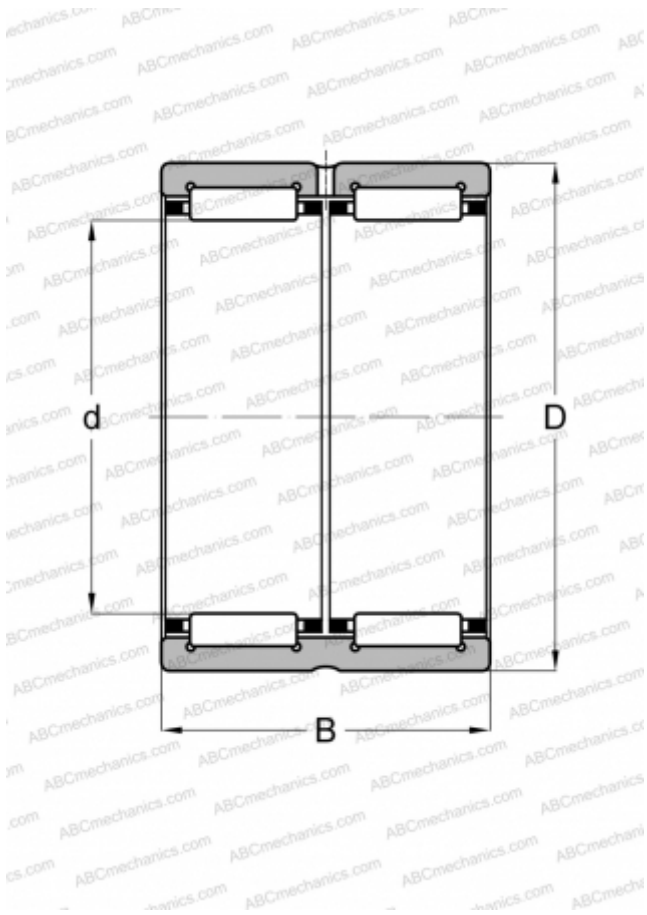

## RNA 6914-ZW INA

Needle roller bearings

TYPE: Roller bearings, Needle, Double row, With machined rings with flanges, without an inner ring, Metric

#### DIMENSIONS, MM

d	80,000
D	100,000
B	54,000

#### WEIGHT, KG

0,948