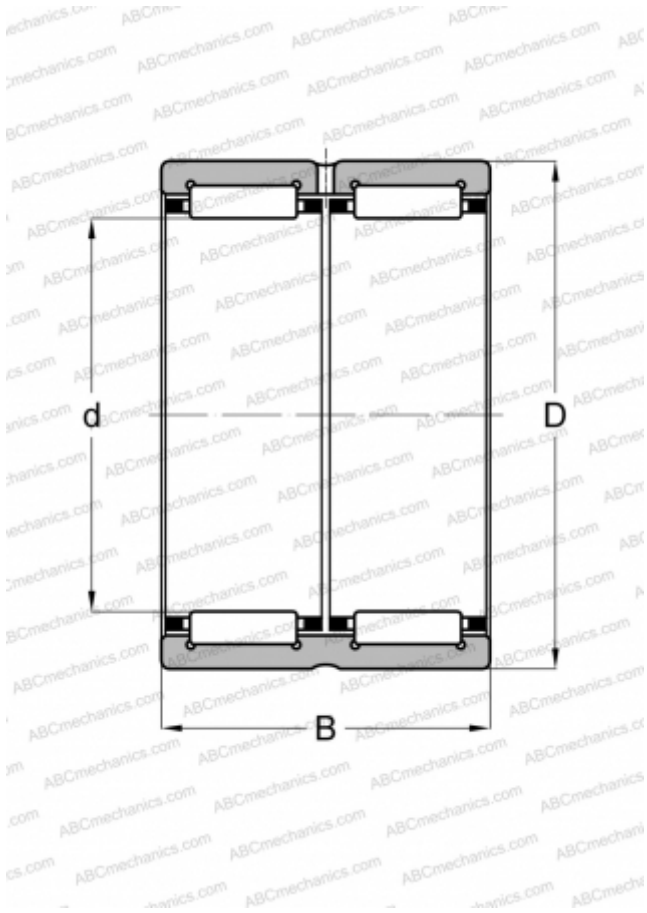

RNA 6915 FAG

Needle roller bearings

TYPE: Roller bearings, Needle, Double row, With machined rings with flanges, without an inner ring, Metric

Technical specification

DIMENSIONS, MM

d	85,000
D	105,000
B	54,000

WEIGHT, KG

1,025

MANUFACTURER

[FAG](#)

INTERCHANGE

ABC	RNA 6915
IKO	RNA 6915
INA	RNA 6915-ZW
SKF	RNA 6915
TORRINGTON	RNA 6915