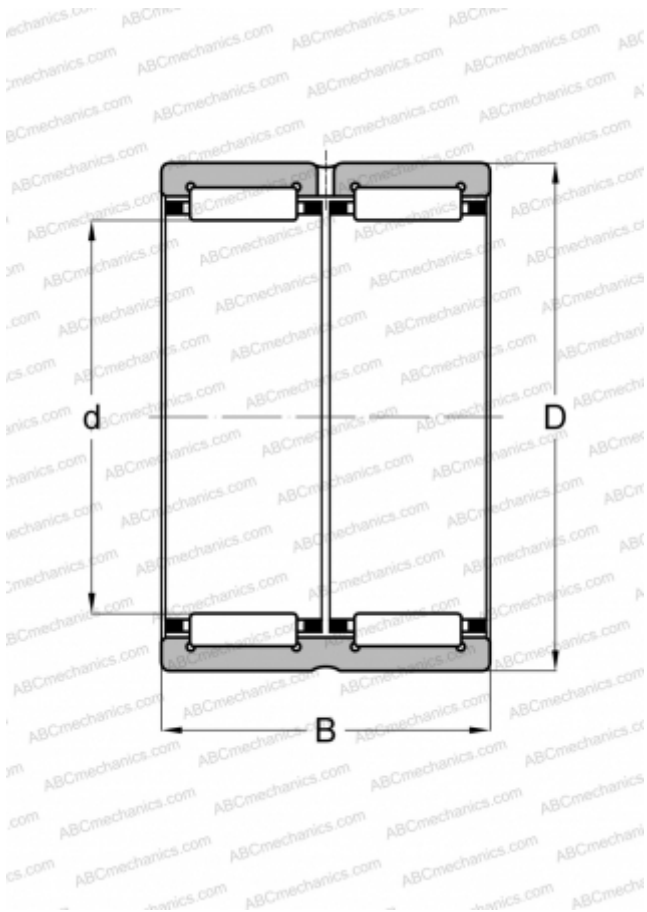

RNA 6915 SKF

Needle roller bearings

TYPE: Roller bearings, Needle, Double row, With machined rings with flanges, without an inner ring, Metric

Technical specification

DIMENSIONS, MM

d	85,000
D	105,000
B	54,000

WEIGHT, KG

0,940

MANUFACTURER

[SKF](#)

INTERCHANGE

ABC	RNA 6915
IKO	RNA 6915
FAG	RNA 6915
INA	RNA 6915-ZW
TORRINGTON	RNA 6915

CALCULATION DATA

Basic dynamic load rating, C	130,000 kN
Basic static load rating, Co	290,000 kN
Fatigue load limit, Pu	37,500 kN
Reference speed	4800 r/min
Limiting speed	5300 r/min