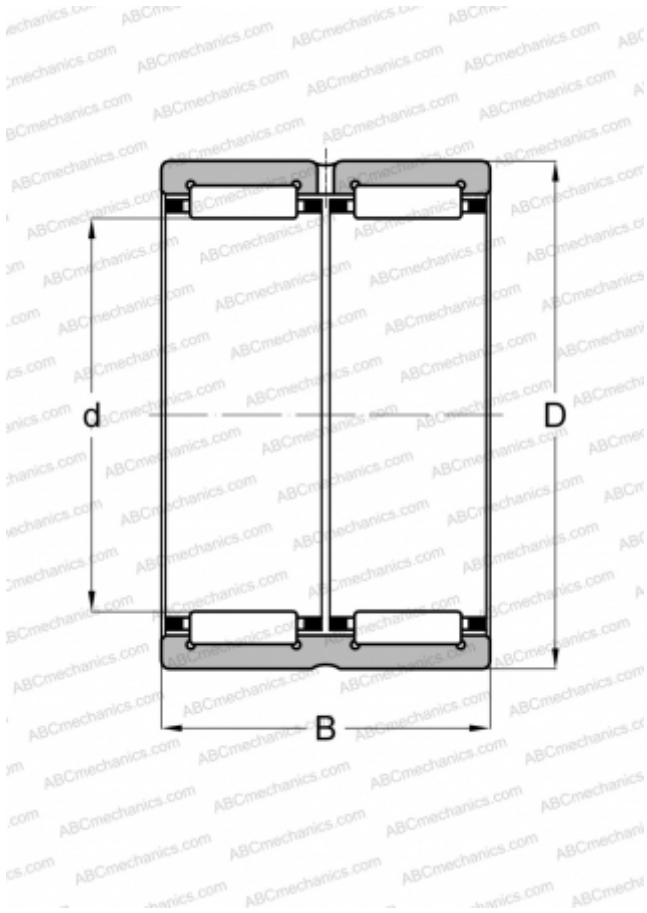

RNA 6915 TORRINGTON

Needle roller bearings

TYPE: Roller bearings, Needle, Double row, With machined rings with flanges, without an inner ring, Metric

Technical specification

DIMENSIONS, MM

d	85,000
D	105,000
B	54,000

WEIGHT, KG

1,025

MANUFACTURER

[TORRINGTON](#)

INTERCHANGE

ABC	RNA 6915
IKO	RNA 6915
FAG	RNA 6915
INA	RNA 6915-ZW
SKF	RNA 6915