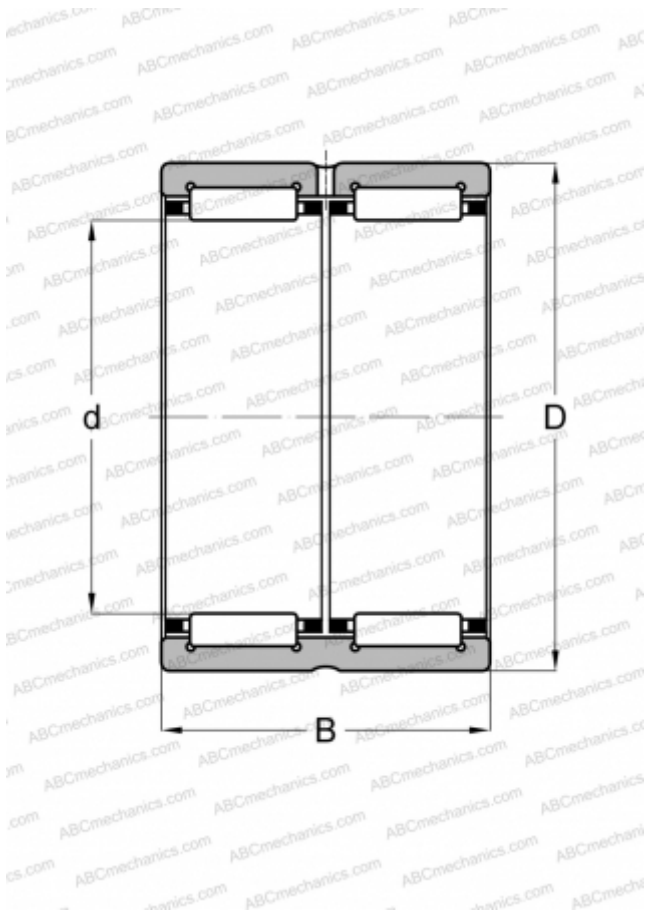

RNA 6916-ZW INA

Needle roller bearings

TYPE: Roller bearings, Needle, Double row, With machined rings with flanges, without an inner ring, Metric

Technical specification

DIMENSIONS, MM

d	90,000
D	110,000
B	54,000