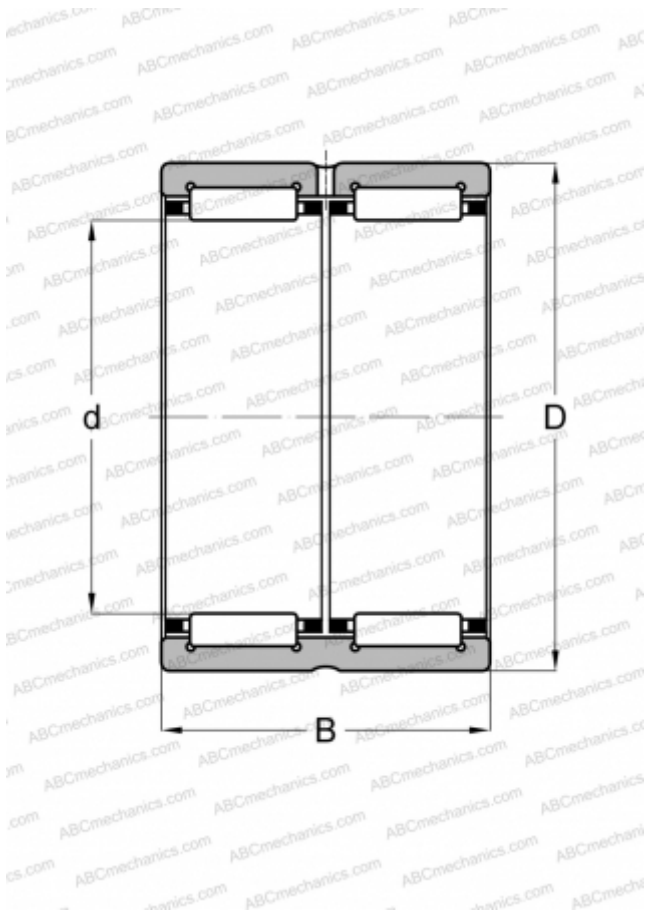

RNA 6917 IKO

Needle roller bearings

TYPE: Roller bearings, Needle, Double row, With machined rings with flanges, without an inner ring, Metric

Technical specification

DIMENSIONS, MM

d	100,000
D	120,000
B	63,000

WEIGHT, KG

1,300

MANUFACTURER

[IKO](#)

INTERCHANGE

ABC	RNA 6917
FAG	RNA 6917
INA	RNA 6917-ZW
SKF	RNA 6917
TORRINGTON	RNA 6917

CALCULATION DATA

Basic dynamic load rating, C	173,000 kN
Basic static load rating, Co	467,000 kN