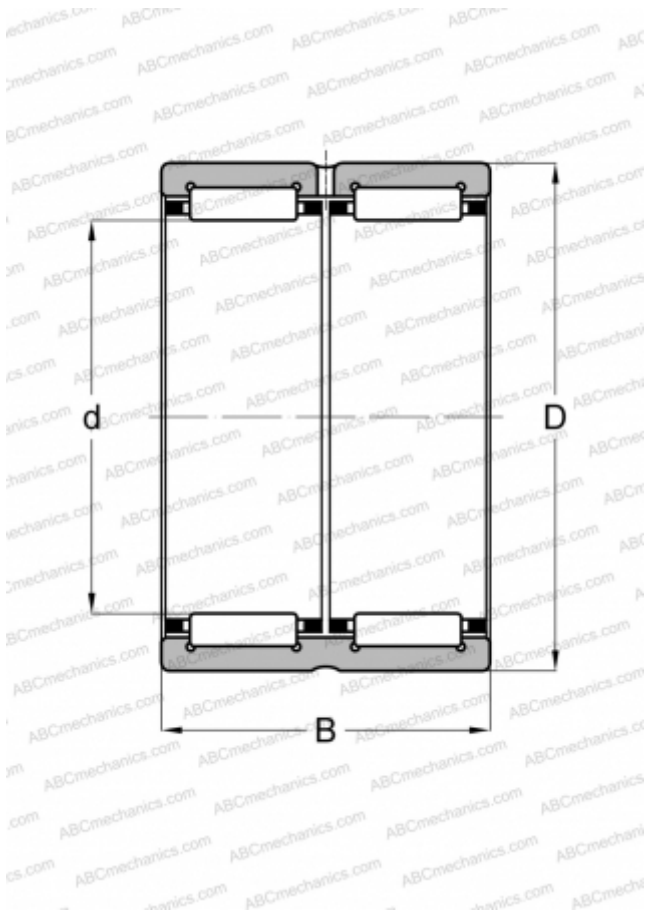

RNA 6917-ZW INA

Needle roller bearings

TYPE: Roller bearings, Needle, Double row, With machined rings with flanges, without an inner ring, Metric

Technical specification

DIMENSIONS, MM

d	100,000
D	120,000
B	63,000