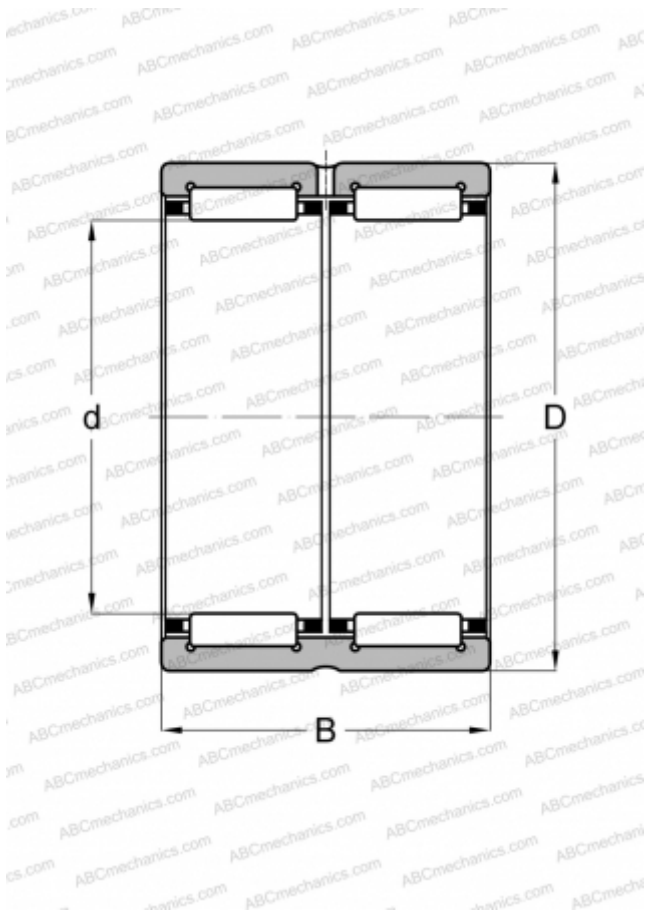

RNA 6918 IKO

Needle roller bearings

TYPE: Roller bearings, Needle, Double row, With machined rings with flanges, without an inner ring, Metric

Technical specification

DIMENSIONS, MM

d	105,000
D	125,000
B	63,000

WEIGHT, KG

1,360

MANUFACTURER

[IKO](#)

INTERCHANGE

ABC	RNA 6918
FAG	RNA 6918
INA	RNA 6918-ZW
SKF	RNA 6918
TORRINGTON	RNA 6918

CALCULATION DATA

Basic dynamic load rating, C	178,000 kN
Basic static load rating, Co	490,000 kN