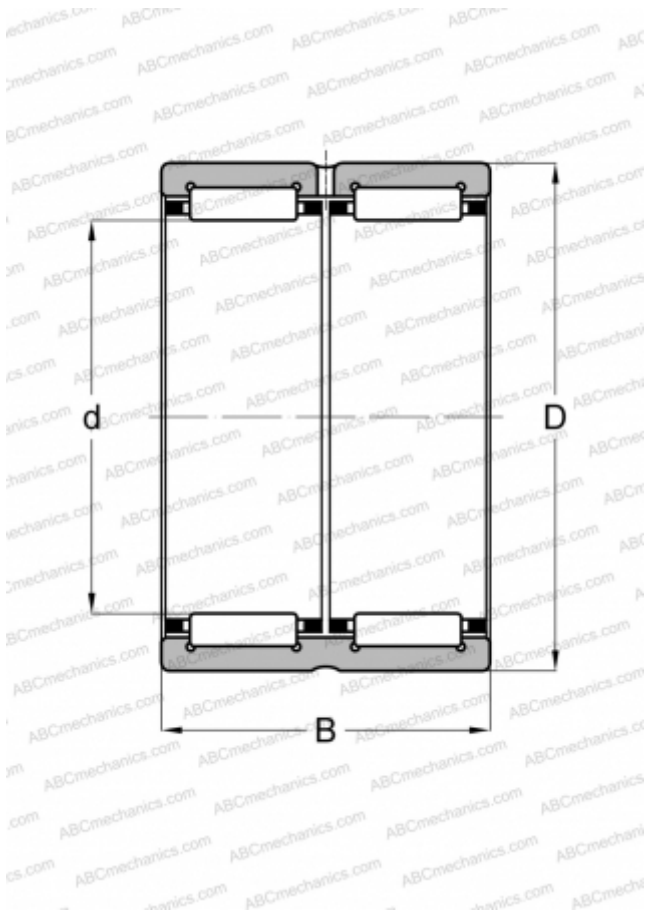

RNA 6918-ZW INA

Needle roller bearings

TYPE: Roller bearings, Needle, Double row, With machined rings with flanges, without an inner ring, Metric

Technical specification

DIMENSIONS, MM

d	105,000
D	125,000
B	63,000