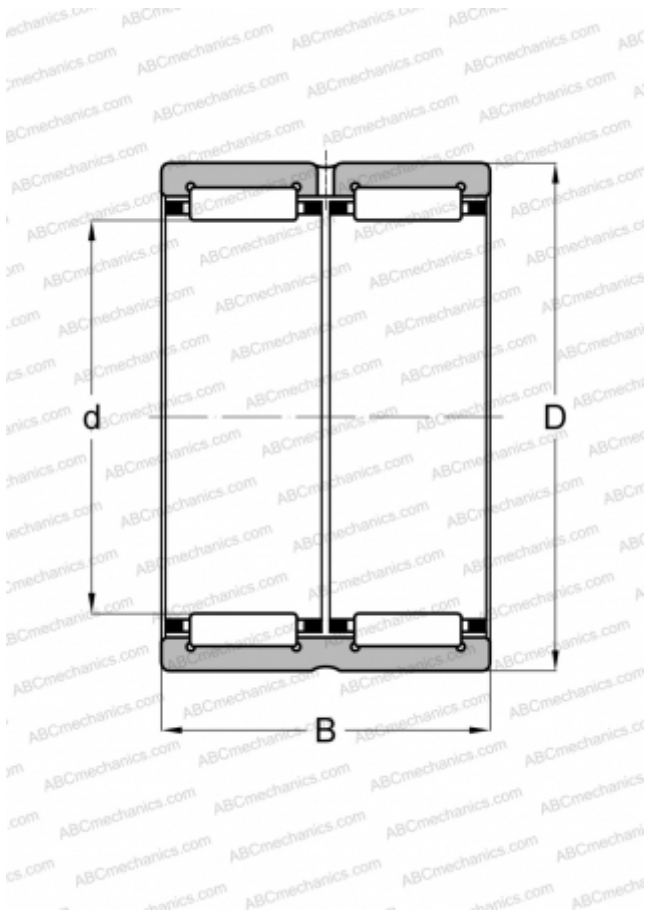

RNA 6918 TORRINGTON

Needle roller bearings

TYPE: Roller bearings, Needle, Double row, With machined rings with flanges, without an inner ring, Metric

Technical specification

DIMENSIONS, MM

d	105,000
D	125,000
B	63,000

WEIGHT, KG

1,411

MANUFACTURER

[TORRINGTON](#)

INTERCHANGE

ABC	RNA 6918
IKO	RNA 6918
FAG	RNA 6918
INA	RNA 6918-ZW
SKF	RNA 6918