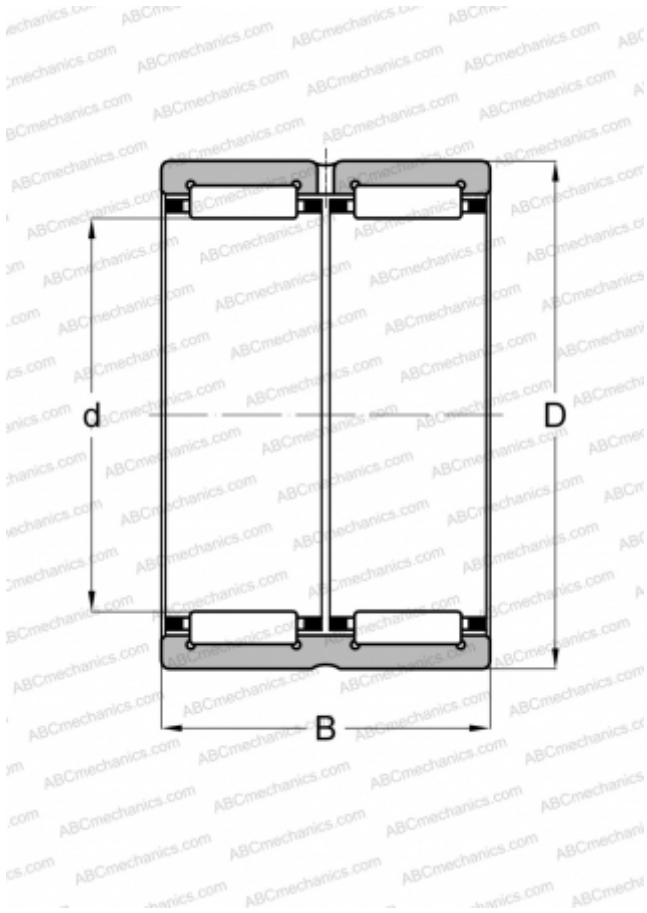

RNA 6919 ABC

Needle roller bearings

TYPE: Roller bearings, Needle, Double row, With machined rings with flanges, without an inner ring, Metric

Technical specification

DIMENSIONS, MM

d	110,000
D	130,000
B	63,000