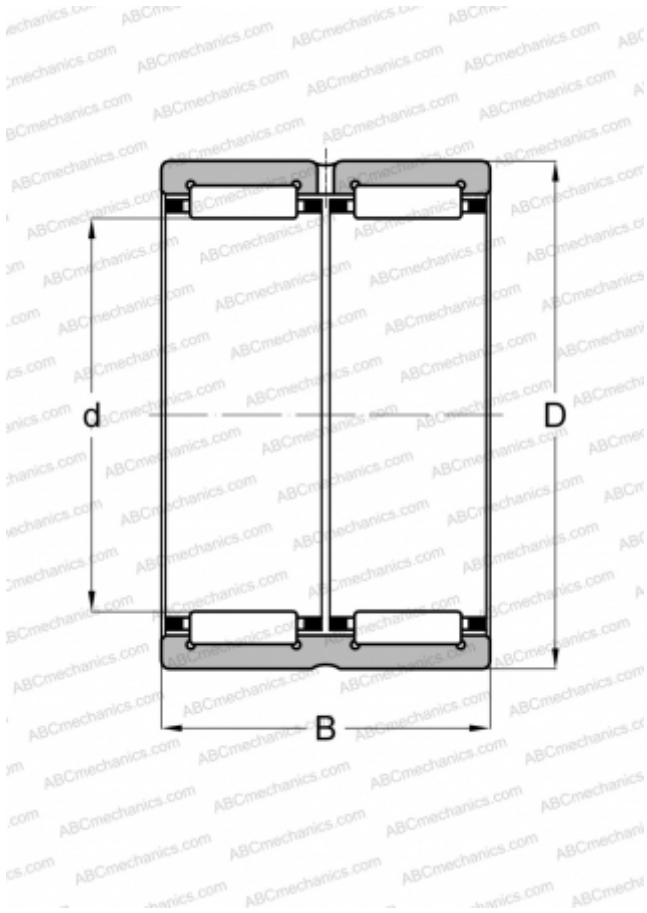

## RNA 6919 IKO

Needle roller bearings

TYPE: Roller bearings, Needle, Double row, With machined rings with flanges, without an inner ring, Metric

#### DIMENSIONS, MM

d	110,000
D	130,000
B	63,000

#### WEIGHT, KG

1,420