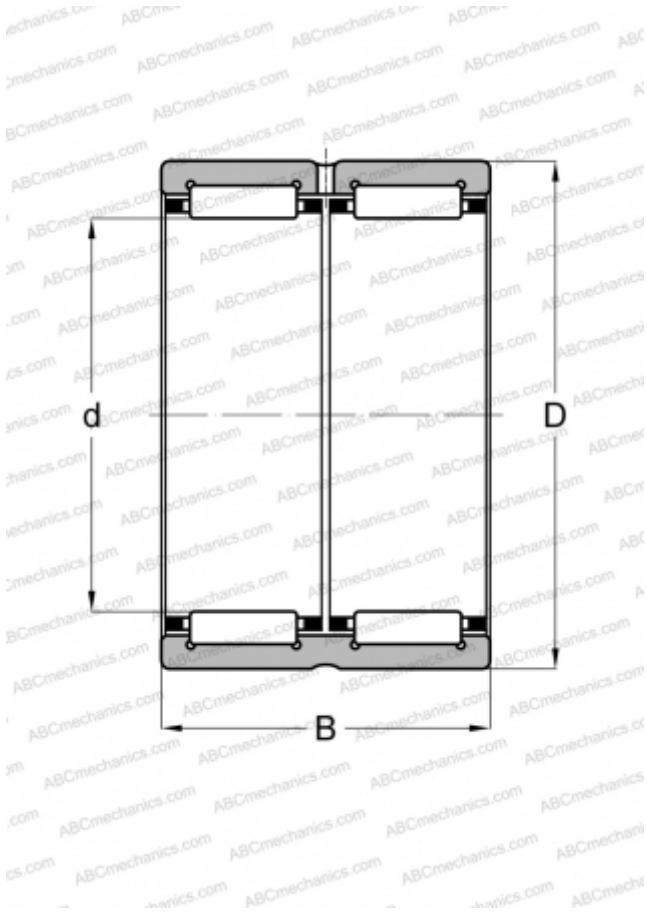

## RNA 6919 FAG

Needle roller bearings

TYPE: Roller bearings, Needle, Double row, With machined rings with flanges, without an inner ring, Metric

#### DIMENSIONS, MM

d	110,000
D	130,000
B	63,000

#### WEIGHT, KG

1,465