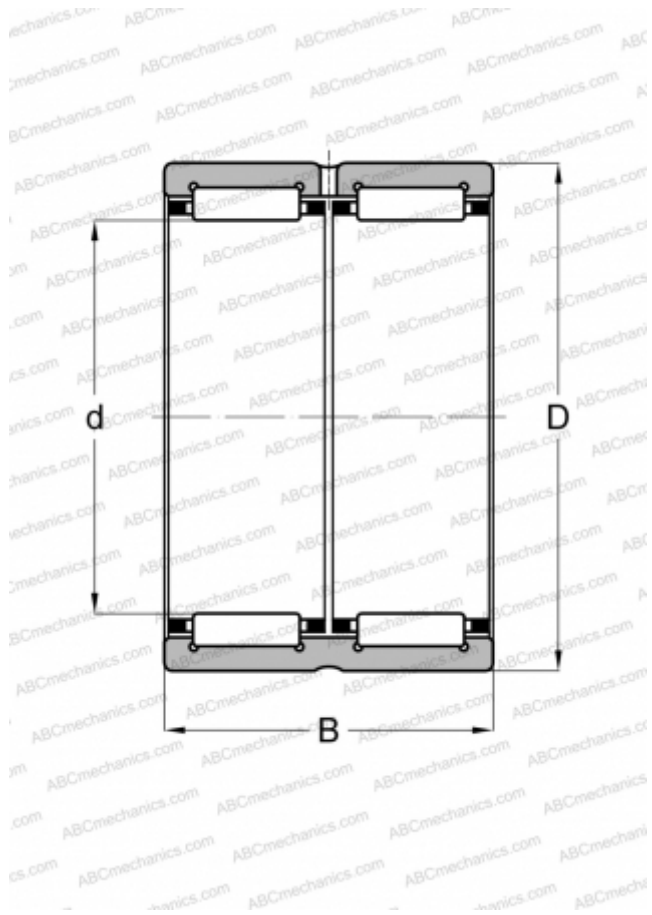

RNA 6919 TORRINGTON

Needle roller bearings

TYPE: Roller bearings, Needle, Double row, With machined rings with flanges, without an inner ring, Metric

Technical specification

DIMENSIONS, MM

d	110,000
D	130,000
B	63,000

WEIGHT, KG

1,465

MANUFACTURER

[TORRINGTON](#)

INTERCHANGE

ABC	RNA 6919
IKO	RNA 6919
FAG	RNA 6919
INA	RNA 6919-ZW
SKF	RNA 6919