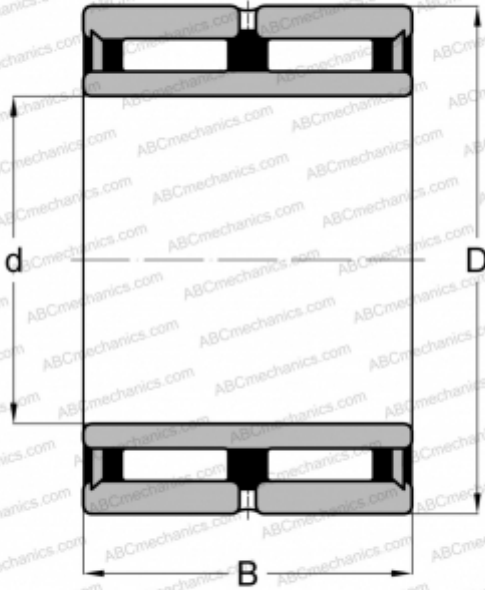

## NA 6901 ABC

Needle roller bearings

TYPE: Roller bearings, Needle, Double row, With machined rings with flanges, with an inner ring, Metric

#### DIMENSIONS, MM

d	12,000
D	24,000
D1	16,000
B	22,000