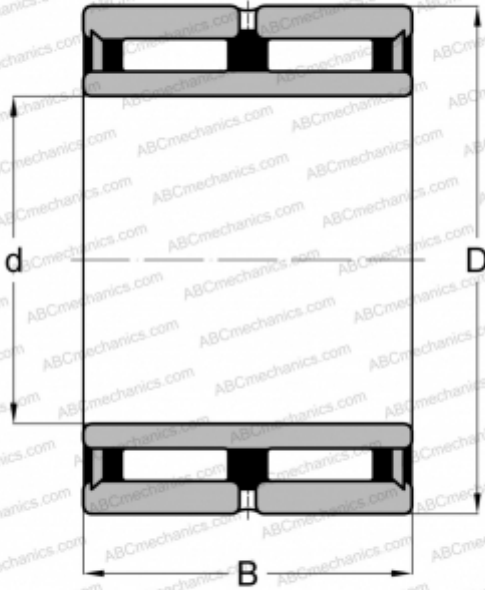

## NA 6904 ABC

Needle roller bearings

TYPE: Roller bearings, Needle, Double row, With machined rings with flanges, with an inner ring, Metric

#### DIMENSIONS, MM

d	20,000
D	37,000
D1	25,000
B	30,000