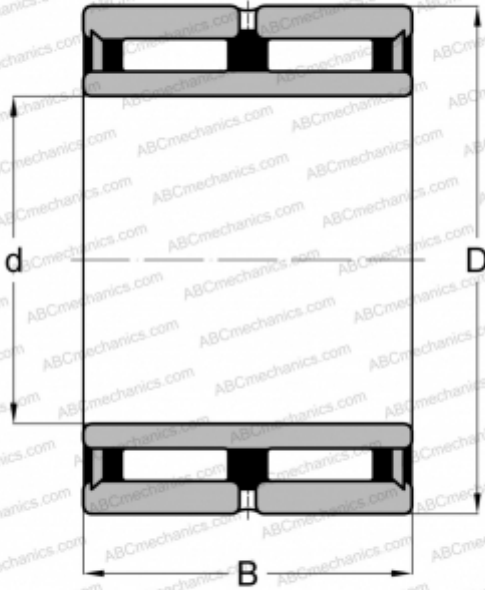

## NA 69/22 ABC

Needle roller bearings

TYPE: Roller bearings, Needle, Double row, With machined rings with flanges, with an inner ring, Metric

#### DIMENSIONS, MM

d	22,000
D	39,000
D1	28,000
B	30,000