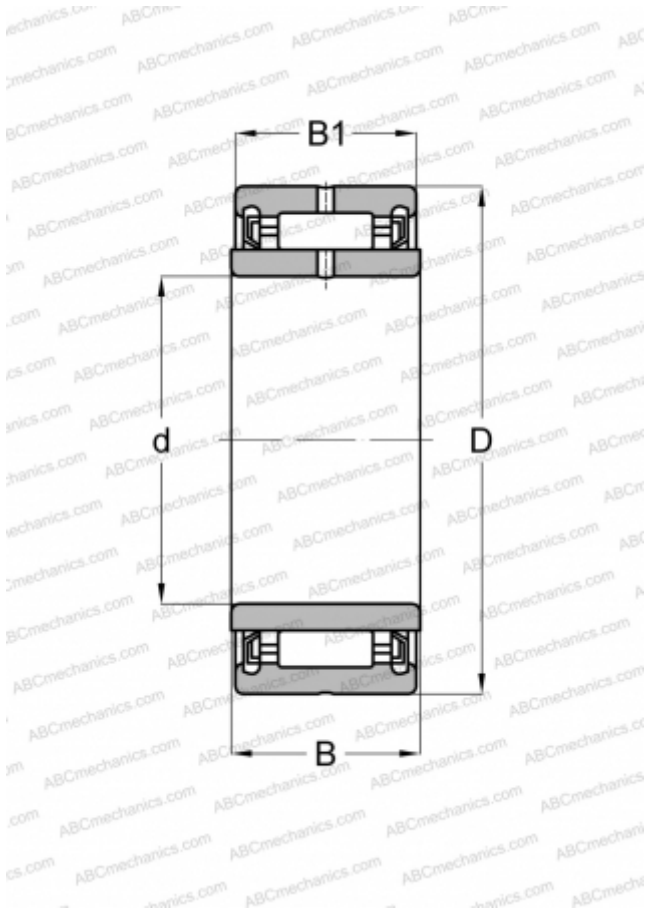

## NA 4901 2RS TORRINGTON

Needle roller bearings

TYPE: Roller bearings, Needle, Single row, With machined rings with flanges, with an inner ring, Lip seals on both side, metric

### Technical specification

#### DIMENSIONS, MM

|    |        |
|----|--------|
| d  | 12,000 |
| D  | 24,000 |
| B  | 14,000 |
| B1 | 13,000 |

#### WEIGHT, KG

0,032