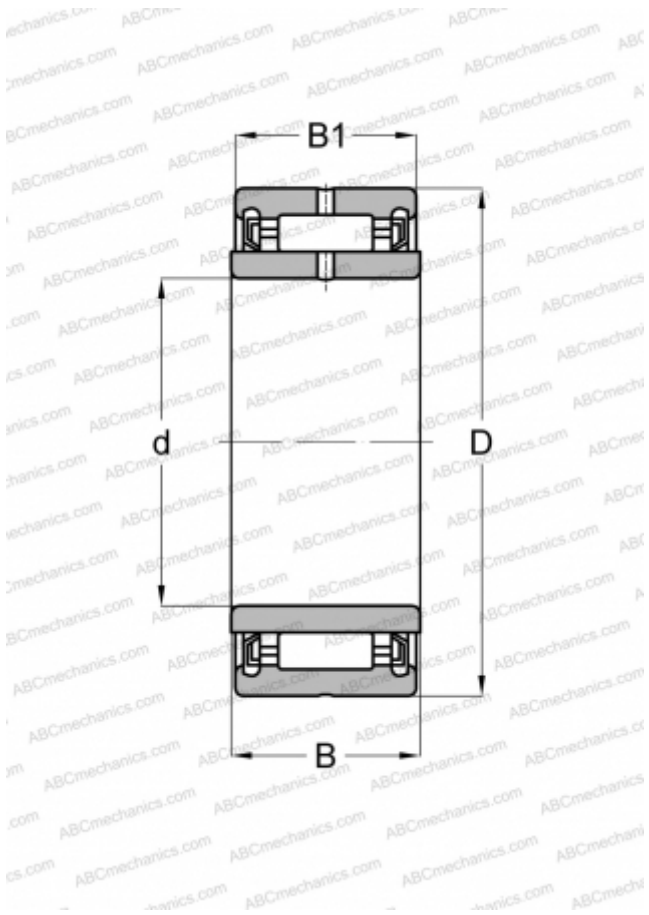

NA 4902 2RSR FAG

Needle roller bearings

TYPE: Roller bearings, Needle, Single row, With machined rings with flanges, with an inner ring, Lip seals on both side, metric

Technical specification

DIMENSIONS, MM

| | |
|----|--------|
| d | 15,000 |
| D | 28,000 |
| B | 14,000 |
| B1 | 13,000 |

WEIGHT, KG

0,041

MANUFACTURER

[FAG](#)

INTERCHANGE

| | |
|------------|------------------------------|
| ABC | NA 4902 2RS |
| INA | NA 4902 2RSR |
| SKF | NA 4902.2RS |
| TORRINGTON | NA 4902 2RS |
| IKO | NA 4902 UU |