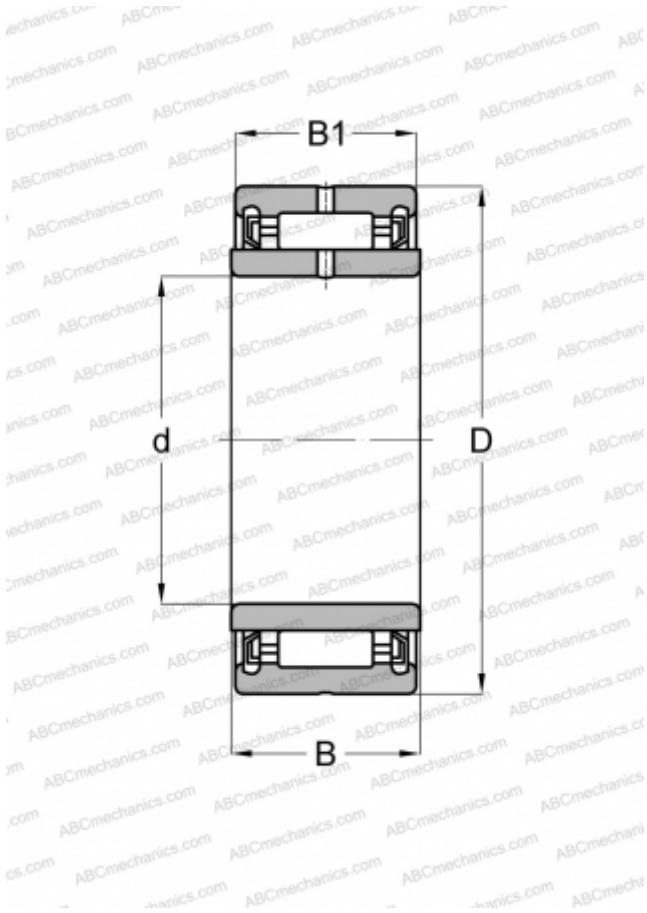

## NA 4902 2RSR INA

Needle roller bearings

TYPE: Roller bearings, Needle, Single row, With machined rings with flanges, with an inner ring, Lip seals on both side, metric

### Technical specification

#### DIMENSIONS, MM

d	15,000
D	28,000
B	14,000
B1	13,000

#### WEIGHT, KG

0,041