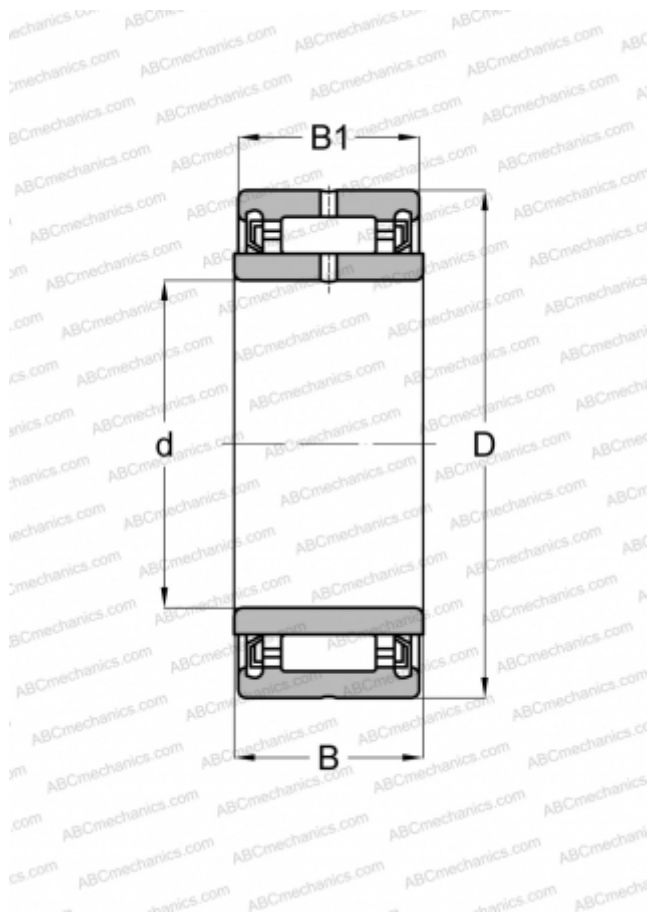

## NA 4904 2RSR FAG

Needle roller bearings

TYPE: Roller bearings, Needle, Single row, With machined rings with flanges, with an inner ring, Lip seals on both side, metric

### Technical specification

#### DIMENSIONS, MM

d	20,000
D	37,000
B	18,000
B1	17,000

#### WEIGHT, KG

0,091