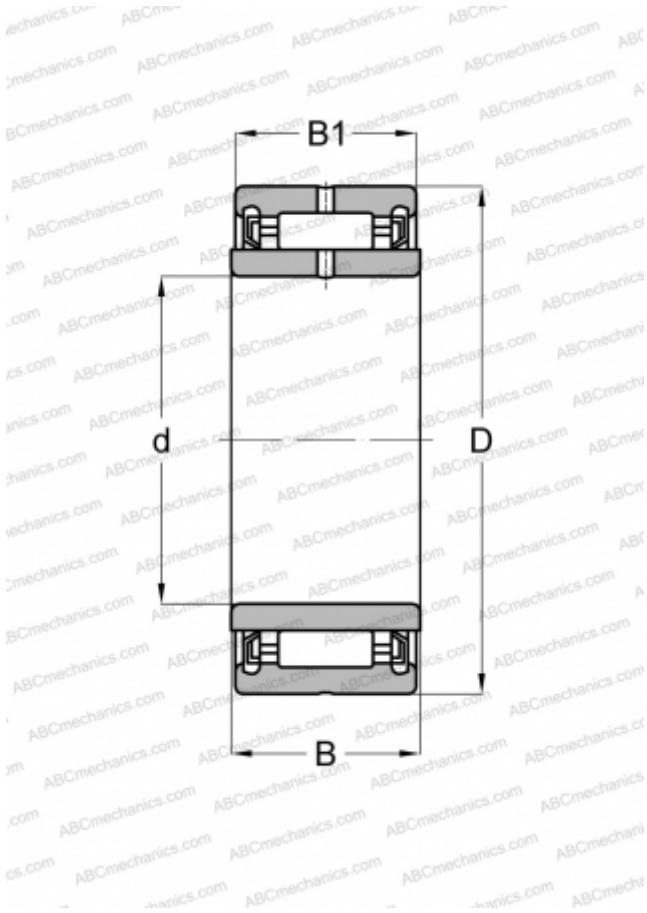

## NA 4905 2RS ABC

Needle roller bearings

TYPE: Roller bearings, Needle, Single row, With machined rings with flanges, with an inner ring, Lip seals on both side, metric

### Technical specification

#### DIMENSIONS, MM

d	25,000
D	42,000
B	18,000
B1	17,000

#### WEIGHT, KG

0,109