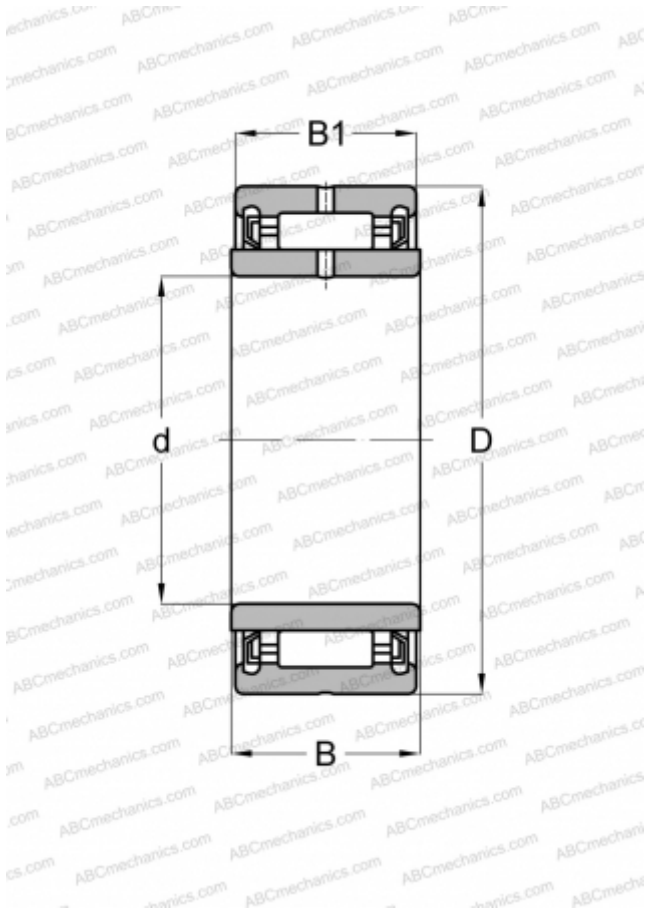

## NA 4905 2RS TORRINGTON

Needle roller bearings

TYPE: Roller bearings, Needle, Single row, With machined rings with flanges, with an inner ring, Lip seals on both side, metric

### Technical specification

#### DIMENSIONS, MM

d	25,000
D	42,000
B	18,000
B1	17,000

#### WEIGHT, KG

0,109