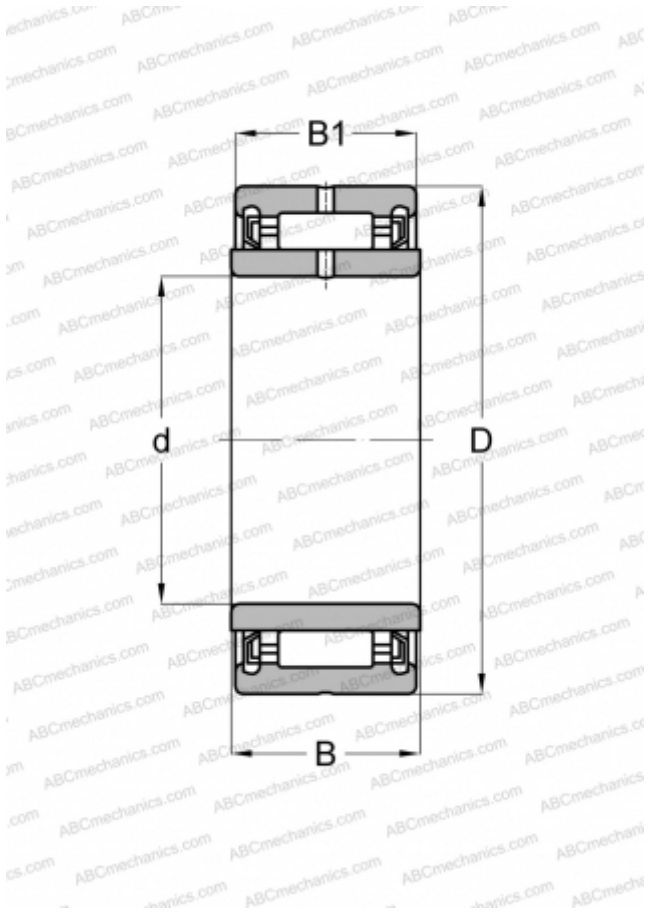

## NA 49/32 2RS ABC

Needle roller bearings

TYPE: Roller bearings, Needle, Single row, With machined rings with flanges, with an inner ring, Lip seals on both side, metric

### Technical specification

#### DIMENSIONS, MM

d	32,000
D	52,000
B	21,000
B1	20,000

#### WEIGHT, KG

0,167