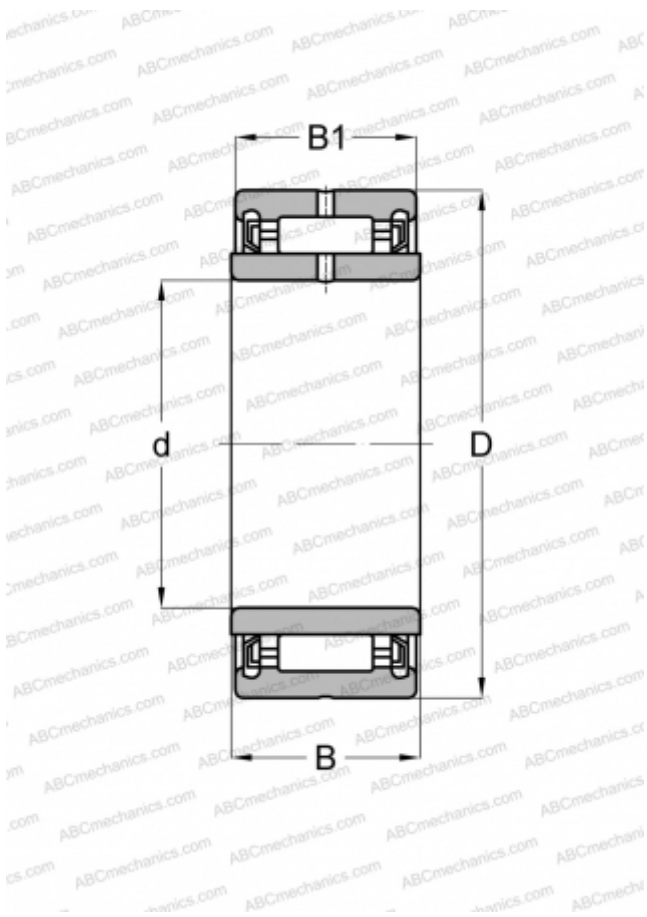

## NA 4907 2RSR FAG

Needle roller bearings

TYPE: Roller bearings, Needle, Single row, With machined rings with flanges, with an inner ring, Lip seals on both side, metric

### Technical specification

#### DIMENSIONS, MM

d	35,000
D	55,000
B	21,000
B1	20,000

#### WEIGHT, KG

0,195