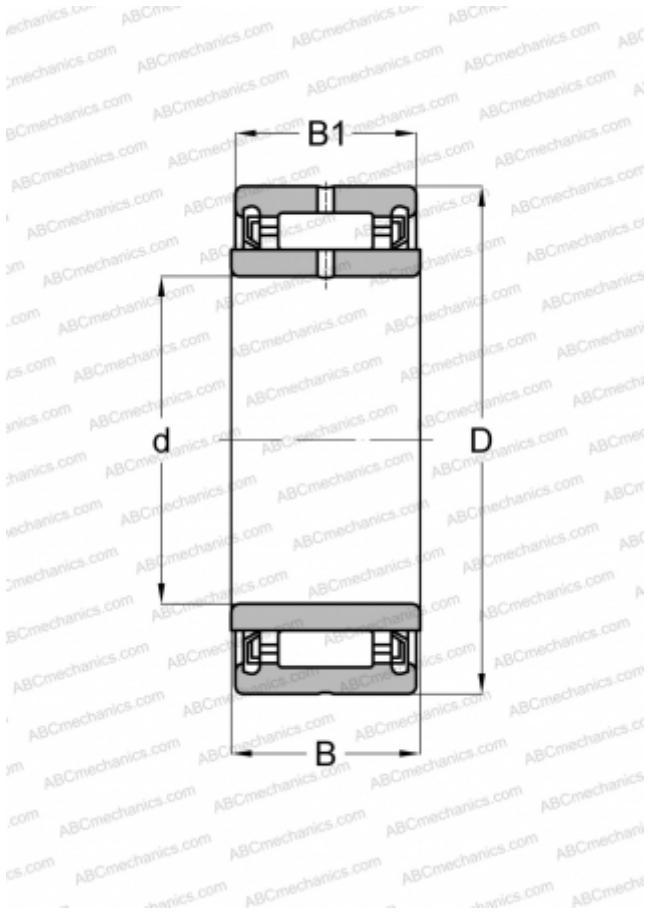

## NA 4908 2RSR FAG

Needle roller bearings

TYPE: Roller bearings, Needle, Single row, With machined rings with flanges, with an inner ring, Lip seals on both side, metric

### Technical specification

#### DIMENSIONS, MM

d	40,000
D	62,000
B	23,000
B1	22,000

#### WEIGHT, KG

0,272