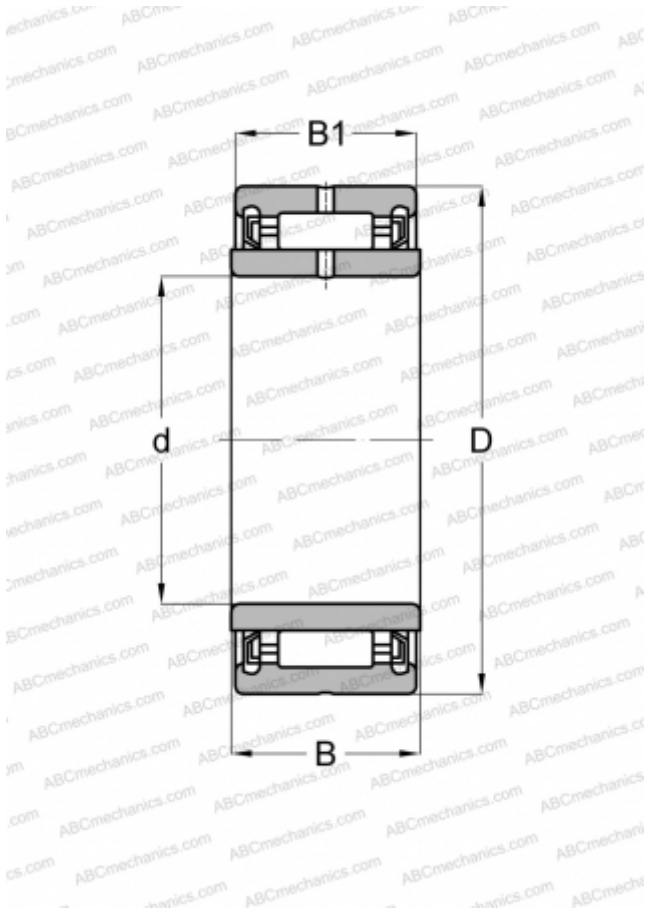

## NA 4913 2RS ABC

Needle roller bearings

TYPE: Roller bearings, Needle, Single row, With machined rings with flanges, with an inner ring, Lip seals on both side, metric

### Technical specification

#### DIMENSIONS, MM

d	65,000
D	90,000
B	26,000
B1	25,000

#### WEIGHT, KG

0,475